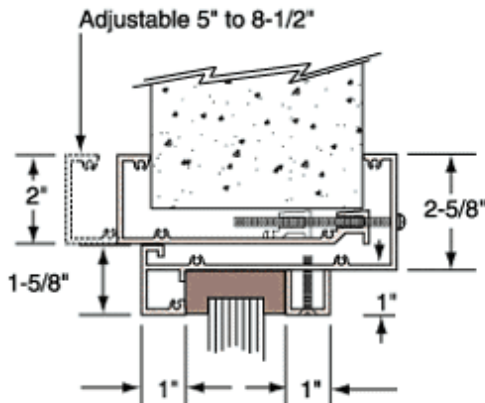

ADVANCED PROTECTION PRODUCTS INC.

Your Protection Specialists

Aluminum Clamp-On Frame Interior Glazed Exchange Window with 12" Shelf and Deal Tray

- Clamp-On Style Frame Easily Clamps on to Wall Opening
- Surround Sound System Allows Natural Voice Transmission

- Our Aluminum Clamp-On Frame Interior Glazed Exchange Window has a 12 inch (304.8 millimeter) shelf and accommodates walls from 5 to 8-1/2 inches (127 to 215.9 millimeters) thick.
- Unit easily slides into the wall opening.
- Color: Satin Anodized, Duranodic Bronze, Painted
- Ship Via: No UPS - Common Carrier Only
- Minimum Order: 1 Each
- For us to fabricate this window for you, we need width and height of the intended frame, and for you to select from these options:
 - Glazing Material Options:
 - 1/4 Inch (6.4 millimeter) Non-Bullet Resistant Glass
 - 3/4 Inch (19.1 millimeter) Level 1 Bullet Resistant Lexgard
 - 1-5/16 Inch (33.3 millimeter) Level 1 Bullet Resistant Glass
 - 1-1/4 Inch (31.8 millimeter) Level 1 Bullet Resistant Acrylic
 - 1-1/4 Inch (31.8 millimeter) Level 1 Bullet Resistant Acrylic with SAR Coating
 - 1-5/8 Inch (41.3 millimeter) Level 2 Bullet Resistant Glass
 - 1-1/4 Inch (31.8 millimeter) Level 3 Bullet Resistant Lexgard
 - 1-7/8 Inch (47.6 millimeter) Level 3 Bullet Resistant Glass
- Speak-Thru Options: Surround Sound
- Shelf Options:
 - Stainless Steel Shelf with Deal Tray
 - Formica Shelf with Deal Tray

CO1W12A, CO1W12DU, CO1W12P - 12" Shelf	
Overall Size (W x H)	Wall Opening Size (W x H)
28" x 36"	25-3/4" x 31"
28" x 38" *	25-3/4" x 37"
28" x 44"	25-3/4" x 43"
34" x 32"	31-3/4" x 31"
34" x 38"	31-3/4" x 37"
34" x 44"	31-3/4" x 43"
40" x 32"	37-3/4" x 31"
40" x 38" *	37-3/4" x 37"
40" x 44"	37-3/4" x 43"
* This size available off the shelf with Surround Sound and 1-1/4" bullet resistant acrylic glazing.	