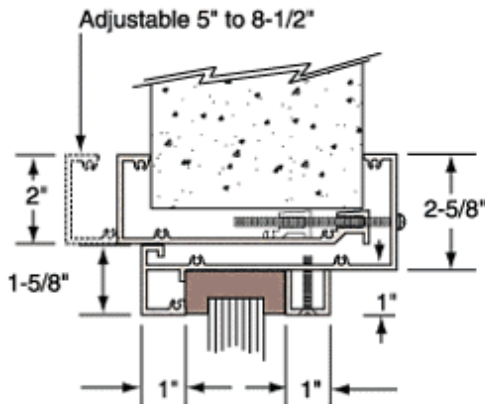

ADVANCED PROTECTION PRODUCTS INC.

Your Protection Specialists

Aluminum Clamp-On Frame Interior Glazed Exchange Window with 12" Shelf and Deal Tray

- Clamp-On Style Frame Easily Clamps on to Wall Opening
- Surround Sound System Allows Natural Voice Transmission

- Our Aluminum Clamp-On Frame Interior Glazed Exchange Window has a 12 inch (304.8 millimeter) shelf and accommodates walls from 5 to 8-1/2 inches (127 to 215.9 millimeters) thick.
- Unit easily slides into the wall opening.
- Color: Satin Anodized, Duranodic Bronze, Painted
- Ship Via: No UPS - Common Carrier Only
- Minimum Order: 1 Each
- For us to fabricate this window for you, we need width and height of the intended frame, and for you to select from these options:
 - Glazing Material Options:
 - 1/4 Inch (6.4 millimeter) Non-Bullet Resistant Glass
 - 3/4 Inch (19.1 millimeter) Level 1 Bullet Resistant Lexgard
 - 1-5/16 Inch (33.3 millimeter) Level 1 Bullet Resistant Glass
 - 1-1/4 Inch (31.8 millimeter) Level 1 Bullet Resistant Acrylic
 - 1-1/4 Inch (31.8 millimeter) Level 1 Bullet Resistant Acrylic with SAR Coating
 - 1-5/8 Inch (41.3 millimeter) Level 2 Bullet Resistant Glass
 - 1-1/4 Inch (31.8 millimeter) Level 3 Bullet Resistant Lexgard
 - 1-7/8 Inch (47.6 millimeter) Level 3 Bullet Resistant Glass
- Speak-Thru Options: Surround Sound
- Shelf Options:
 - Stainless Steel Shelf with Deal Tray
 - Formica Shelf with Deal Tray

CO1W12A, CO1W12DU, CO1W12P - 12" Shelf	
Overall Size (W x H)	Wall Opening Size (W x H)
28" x 36"	25-3/4" x 31"
28" x 38" *	25-3/4" x 37"
28" x 44"	25-3/4" x 43"
34" x 32"	31-3/4" x 31"
34" x 38"	31-3/4" x 37"
34" x 44"	31-3/4" x 43"
40" x 32"	37-3/4" x 31"
40" x 38" *	37-3/4" x 37"
40" x 44"	37-3/4" x 43"
* This size available off the shelf with Surround Sound and 1-1/4" bullet resistant acrylic glazing.	