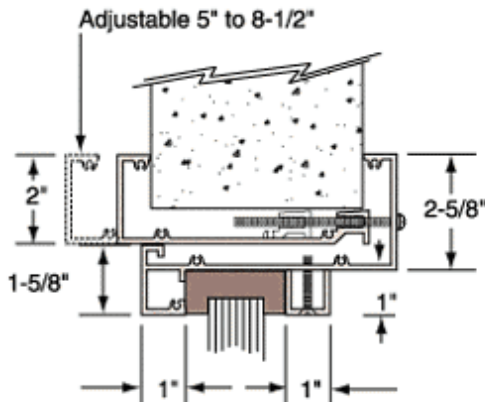

ADVANCED PROTECTION PRODUCTS INC.

Your Protection Specialists

Aluminum Clamp-On Frame Interior Glazed Exchange Window with 12" Shelf and Deal Tray

- Clamp-On Style Frame Easily Clamps on to Wall Opening
- Surround Sound System Allows Natural Voice Transmission

- Our Aluminum Clamp-On Frame Interior Glazed Exchange Window has a 12 inch (304.8 millimeter) shelf and accommodates walls from 5 to 8-1/2 inches (127 to 215.9 millimeters) thick.
- Unit easily slides into the wall opening.
- Color: Satin Anodized, Duranodic Bronze, Painted
- Ship Via: No UPS - Common Carrier Only
- Minimum Order: 1 Each
- For us to fabricate this window for you, we need width and height of the intended frame, and for you to select from these options:
 - Glazing Material Options:
 - 1/4 Inch (6.4 millimeter) Non-Bullet Resistant Glass
 - 3/4 Inch (19.1 millimeter) Level 1 Bullet Resistant Lexgard
 - 1-5/16 Inch (33.3 millimeter) Level 1 Bullet Resistant Glass
 - 1-1/4 Inch (31.8 millimeter) Level 1 Bullet Resistant Acrylic
 - 1-1/4 Inch (31.8 millimeter) Level 1 Bullet Resistant Acrylic with SAR Coating
 - 1-5/8 Inch (41.3 millimeter) Level 2 Bullet Resistant Glass
 - 1-1/4 Inch (31.8 millimeter) Level 3 Bullet Resistant Lexgard
 - 1-7/8 Inch (47.6 millimeter) Level 3 Bullet Resistant Glass
- Speak-Thru Options: Surround Sound
- Shelf Options:
 - Stainless Steel Shelf with Deal Tray
 - Formica Shelf with Deal Tray

CO1W12A, CO1W12DU, CO1W12P - 12" Shelf	
Overall Size (W x H)	Wall Opening Size (W x H)
28" x 36"	25-3/4" x 31"
28" x 38" *	25-3/4" x 37"
28" x 44"	25-3/4" x 43"
34" x 32"	31-3/4" x 31"
34" x 38"	31-3/4" x 37"
34" x 44"	31-3/4" x 43"
40" x 32"	37-3/4" x 31"
40" x 38" *	37-3/4" x 37"
40" x 44"	37-3/4" x 43"
* This size available off the shelf with Surround Sound and 1-1/4" bullet resistant acrylic glazing.	