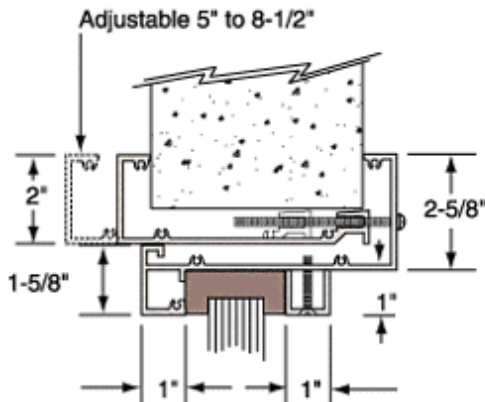

ADVANCED PROTECTION PRODUCTS INC.

Your Protection Specialists

Aluminum Clamp-On Frame Interior Glazed Exchange Window with 18" Shelf and Deal Tray

- Clamp-On Style Frame Easily Clamps on to Wall Opening
- Surround Sound System Allows Natural Voice Transmission

- Our Aluminum Clamp-On Frame Interior Glazed Exchange Window has a 18 inch (457 millimeter) shelf and accommodates walls from 5 to 8-1/2 inches (127 to 215.9 millimeters) thick.
- Unit easily slides into the wall opening.
- Color: Satin Anodized, Duranodic Bronze, Painted
- Ship Via: No UPS - Common Carrier Only
- Minimum Order: 1 Each
- For us to fabricate this window for you, we need width and height of the intended frame, and for you to select from these options:
 - Glazing Material Options:
 - 1/4 Inch (6.4 millimeter) Non-Bullet Resistant Glass
 - 3/4 Inch (19.1 millimeter) Level 1 Bullet Resistant Lexgard
 - 1-5/16 Inch (33.3 millimeter) Level 1 Bullet Resistant Glass
 - 1-1/4 Inch (31.8 millimeter) Level 1 Bullet Resistant Acrylic
 - 1-1/4 Inch (31.8 millimeter) Level 1 Bullet Resistant Acrylic with SAR Coating
 - 1-5/8 Inch (41.3 millimeter) Level 2 Bullet Resistant Glass
 - 1-1/4 Inch (31.8 millimeter) Level 3 Bullet Resistant Lexgard
 - 1-7/8 Inch (47.6 millimeter) Level 3 Bullet Resistant Glass
- Speak-Thru Options: Surround Sound
- Shelf Options:
 - Stainless Steel Shelf with Deal Tray
 - Formica Shelf with Deal Tray

CO1W18A, CO1W18DU, CO1W18P - 18" Shelf	
Frame Size (W x H)	Wall Opening Size (W x H)
28" x 36"	25-3/4" x 31"
28" x 38" *	25-3/4" x 37"
28" x 44"	25-3/4" x 43"
34" x 32"	31-3/4" x 31"
34" x 38"	31-3/4" x 37"
34" x 44"	31-3/4" x 43"
40" x 32"	37-3/4" x 31"
40" x 38" *	37-3/4" x 37"
40" x 44"	37-3/4" x 43"
* This size available off the shelf with Surround Sound and 1-1/4" bullet resistant acrylic glazing.	