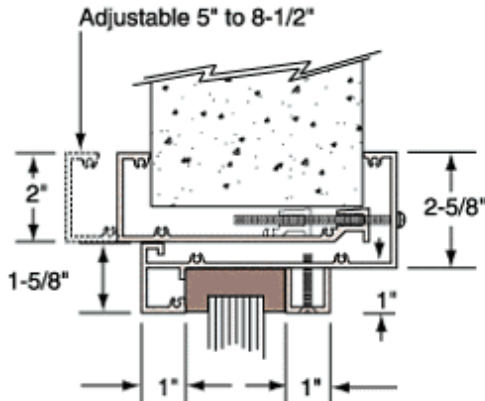

ADVANCED PROTECTION PRODUCTS INC.

Your Protection Specialists

Aluminum Clamp-On Frame Interior Glazed Exchange Window with 18" Shelf and Deal Tray

- Clamp-On Style Frame Easily Clamps on to Wall Opening
- Surround Sound System Allows Natural Voice Transmission

- Our Aluminum Clamp-On Frame Interior Glazed Exchange Window has a 18 inch (457 millimeter) shelf and accommodates walls from 5 to 8-1/2 inches (127 to 215.9 millimeters) thick.
- Unit easily slides into the wall opening.
- Color: Satin Anodized, Duranodic Bronze, Painted
- Ship Via: No UPS - Common Carrier Only
- Minimum Order: 1 Each
- For us to fabricate this window for you, we need width and height of the intended frame, and for you to select from these options:
 - Glazing Material Options:
 - 1/4 Inch (6.4 millimeter) Non-Bullet Resistant Glass
 - 3/4 Inch (19.1 millimeter) Level 1 Bullet Resistant Lexgard
 - 1-5/16 Inch (33.3 millimeter) Level 1 Bullet Resistant Glass
 - 1-1/4 Inch (31.8 millimeter) Level 1 Bullet Resistant Acrylic
 - 1-1/4 Inch (31.8 millimeter) Level 1 Bullet Resistant Acrylic with SAR Coating
 - 1-5/8 Inch (41.3 millimeter) Level 2 Bullet Resistant Glass
 - 1-1/4 Inch (31.8 millimeter) Level 3 Bullet Resistant Lexgard
 - 1-7/8 Inch (47.6 millimeter) Level 3 Bullet Resistant Glass
- Speak-Thru Options: Surround Sound
- Shelf Options:
 - Stainless Steel Shelf with Deal Tray
 - Formica Shelf with Deal Tray

CO1W18A, CO1W18DU, CO1W18P - 18" Shelf	
Frame Size (W x H)	Wall Opening Size (W x H)
28" x 36"	25-3/4" x 31"
28" x 38" *	25-3/4" x 37"
28" x 44"	25-3/4" x 43"
34" x 32"	31-3/4" x 31"
34" x 38"	31-3/4" x 37"
34" x 44"	31-3/4" x 43"
40" x 32"	37-3/4" x 31"
40" x 38" *	37-3/4" x 37"
40" x 44"	37-3/4" x 43"
* This size available off the shelf with Surround Sound and 1-1/4" bullet resistant acrylic glazing.	