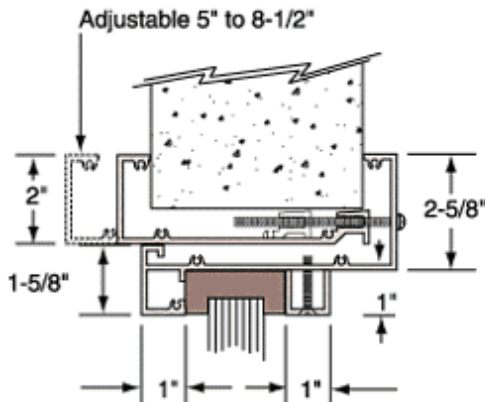

ADVANCED PROTECTION PRODUCTS INC.

Your Protection Specialists

Aluminum Clamp-On Frame Interior Glazed Exchange Window with 18" Shelf and Deal Tray

- Clamp-On Style Frame Easily Clamps on to Wall Opening
- Surround Sound System Allows Natural Voice Transmission

- Our Aluminum Clamp-On Frame Interior Glazed Exchange Window has a 18 inch (457 millimeter) shelf and accommodates walls from 5 to 8-1/2 inches (127 to 215.9 millimeters) thick.
- Unit easily slides into the wall opening.
- Color: Satin Anodized, Duranodic Bronze, Painted
- Ship Via: No UPS - Common Carrier Only
- Minimum Order: 1 Each
- For us to fabricate this window for you, we need width and height of the intended frame, and for you to select from these options:
 - Glazing Material Options:
 - 1/4 Inch (6.4 millimeter) Non-Bullet Resistant Glass
 - 3/4 Inch (19.1 millimeter) Level 1 Bullet Resistant Lexgard
 - 1-5/16 Inch (33.3 millimeter) Level 1 Bullet Resistant Glass
 - 1-1/4 Inch (31.8 millimeter) Level 1 Bullet Resistant Acrylic
 - 1-1/4 Inch (31.8 millimeter) Level 1 Bullet Resistant Acrylic with SAR Coating
 - 1-5/8 Inch (41.3 millimeter) Level 2 Bullet Resistant Glass
 - 1-1/4 Inch (31.8 millimeter) Level 3 Bullet Resistant Lexgard
 - 1-7/8 Inch (47.6 millimeter) Level 3 Bullet Resistant Glass
- Speak-Thru Options: Surround Sound
- Shelf Options:
 - Stainless Steel Shelf with Deal Tray
 - Formica Shelf with Deal Tray

CO1W18A, CO1W18DU, CO1W18P - 18" Shelf	
Frame Size (W x H)	Wall Opening Size (W x H)
28" x 36"	25-3/4" x 31"
28" x 38" *	25-3/4" x 37"
28" x 44"	25-3/4" x 43"
34" x 32"	31-3/4" x 31"
34" x 38"	31-3/4" x 37"
34" x 44"	31-3/4" x 43"
40" x 32"	37-3/4" x 31"
40" x 38" *	37-3/4" x 37"
40" x 44"	37-3/4" x 43"
* This size available off the shelf with Surround Sound and 1-1/4" bullet resistant acrylic glazing.	