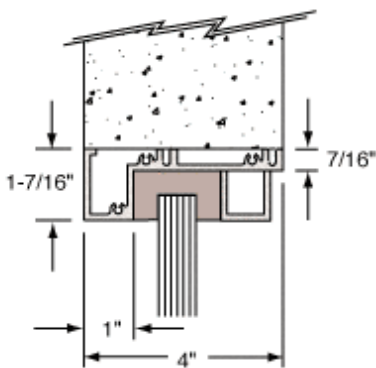

ADVANCED PROTECTION PRODUCTS INC.

Your Protection Specialists

Aluminum Narrow Inset Frame Interior Glazed Vision Window

- Narrow Inset Style Frame Easily Slides Into Wall Opening
- Surround Sound System Allows Natural Voice Transmission

- Our Aluminum Narrow Inset Frame Interior Glazed Vision Window accommodates walls of at least four inches (102 millimeters) thick.
- Unit easily slides into the wall opening.
- Color: Satin Anodized, Duranodic Bronze, Painted
- Ship Via: No UPS - Common Carrier Only
- Minimum Order: 1 Each
- For us to fabricate this window for you, we need width and height of the intended frame, and for you to select from these options:
- Glazing Material Options:
 - 1/4 Inch (6.4 millimeter) Non-Bullet Resistant Glass
 - 3/4 Inch (19.1 millimeter) Level 1 Bullet Resistant Lexgard
 - 1-5/16 Inch (33.3 millimeter) Level 1 Bullet Resistant Glass
 - 1-1/4 Inch (31.8 millimeter) Level 1 Bullet Resistant Acrylic
 - 1-1/4 Inch (31.8 millimeter) Level 1 Bullet Resistant Acrylic with SAR Coating
 - 1-1/4 Inch (31.8 millimeter) Level 3 Bullet Resistant Lexgard
- Speak-Thru Options: Surround Sound

N1V1A, N1V1DU, N1V1P	
Overall Size (W x H)	Wall Opening Size (W x H)
24" x 36"	24-1/2" x 36-1/4"
30" x 36"	30-1/2" x 36-1/4"
30" x 42"	30-1/2" x 42-1/4"
36" x 36"	36-1/2" x 36-1/4"
36" x 42"	36-1/2" x 42-1/4"