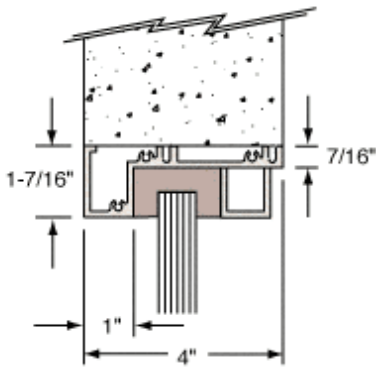

ADVANCED PROTECTION PRODUCTS INC.

Your Protection Specialists

Aluminum Narrow Inset Frame Interior Glazed Vision Window

- Narrow Inset Style Frame Easily Slides Into Wall Opening
- Surround Sound System Allows Natural Voice Transmission

- Our Aluminum Narrow Inset Frame Interior Glazed Vision Window accommodates walls of at least four inches (102 millimeters) thick.
- Unit easily slides into the wall opening.
- Color: Satin Anodized, Duranodic Bronze, Painted
- Ship Via: No UPS - Common Carrier Only
- Minimum Order: 1 Each
- For us to fabricate this window for you, we need width and height of the intended frame, and for you to select from these options:
- Glazing Material Options:
 - 1/4 Inch (6.4 millimeter) Non-Bullet Resistant Glass
 - 3/4 Inch (19.1 millimeter) Level 1 Bullet Resistant Lexgard
 - 1-5/16 Inch (33.3 millimeter) Level 1 Bullet Resistant Glass
 - 1-1/4 Inch (31.8 millimeter) Level 1 Bullet Resistant Acrylic
 - 1-1/4 Inch (31.8 millimeter) Level 1 Bullet Resistant Acrylic with SAR Coating
 - 1-1/4 Inch (31.8 millimeter) Level 3 Bullet Resistant Lexgard
- Speak-Thru Options: Surround Sound

N1V1A, N1V1DU, N1V1P	
Overall Size (W x H)	Wall Opening Size (W x H)
24" x 36"	24-1/2" x 36-1/4"
30" x 36"	30-1/2" x 36-1/4"
30" x 42"	30-1/2" x 42-1/4"
36" x 36"	36-1/2" x 36-1/4"
36" x 42"	36-1/2" x 42-1/4"