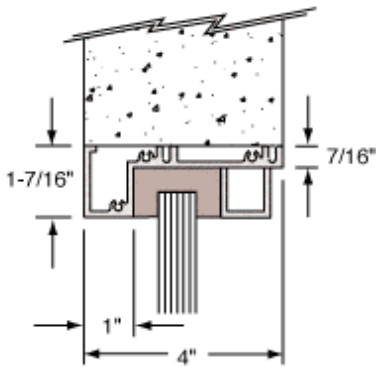

ADVANCED PROTECTION PRODUCTS INC.

Your Protection Specialists

Aluminum Narrow Inset Frame Interior Glazed Vision Window

- Narrow Inset Style Frame Easily Slides Into Wall Opening
- Surround Sound System Allows Natural Voice Transmission

- Our Aluminum Narrow Inset Frame Interior Glazed Vision Window accommodates walls of at least four inches (102 millimeters) thick.
- Unit easily slides into the wall opening.
- Color: Satin Anodized, Duranodic Bronze, Painted
- Ship Via: No UPS - Common Carrier Only
- Minimum Order: 1 Each
- For us to fabricate this window for you, we need width and height of the intended frame, and for you to select from these options:
- Glazing Material Options:
 - 1/4 Inch (6.4 millimeter) Non-Bullet Resistant Glass
 - 3/4 Inch (19.1 millimeter) Level 1 Bullet Resistant Lexgard
 - 1-5/16 Inch (33.3 millimeter) Level 1 Bullet Resistant Glass
 - 1-1/4 Inch (31.8 millimeter) Level 1 Bullet Resistant Acrylic
 - 1-1/4 Inch (31.8 millimeter) Level 1 Bullet Resistant Acrylic with SAR Coating
 - 1-1/4 Inch (31.8 millimeter) Level 3 Bullet Resistant Lexgard
- Speak-Thru Options: Surround Sound

N1V1A, N1V1DU, N1V1P	
Overall Size (W x H)	Wall Opening Size (W x H)
24" x 36"	24-1/2" x 36-1/4"
30" x 36"	30-1/2" x 36-1/4"
30" x 42"	30-1/2" x 42-1/4"
36" x 36"	36-1/2" x 36-1/4"
36" x 42"	36-1/2" x 42-1/4"