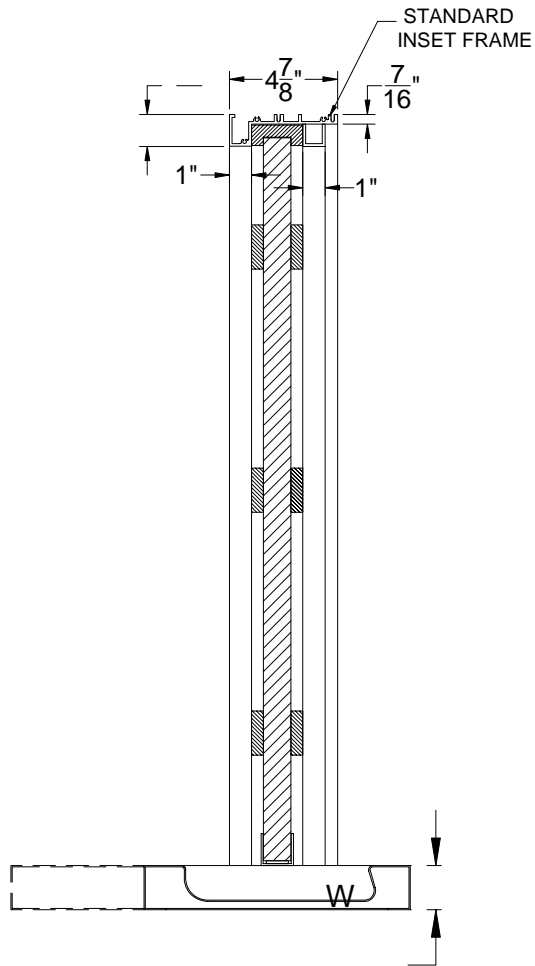

INTERIOR STANDARD INSET WINDOW WITH SURROUND SOUND AND SHELF WITH DEAL TRAY

VERTICAL SECTION

CLERK'S SIDE VIEW

STAINLESS STEEL SHELF WITH
DEAL TRAY (OPTIONAL) 18" DEEP

STAINLESS STEEL SHELF WITH
DEAL TRAY (OPTIONAL) 12" DEEP

HORIZONTAL SECTION