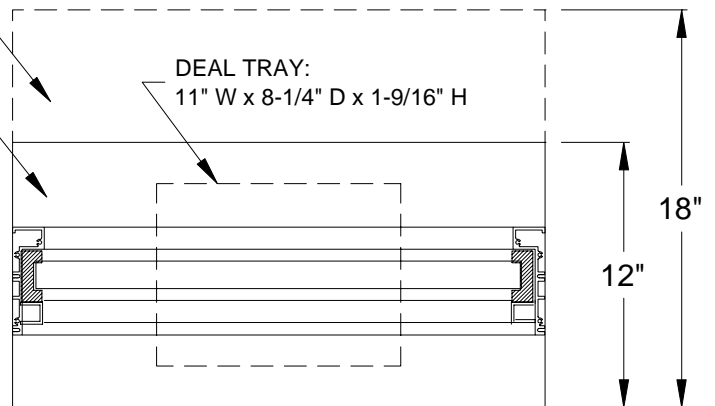

INTERIOR STANDARD INSET WINDOW WITH SURROUND SOUND AND SHELF WITH DEAL TRAY

VERTICAL SECTION

CLERK'S SIDE VIEW

STAINLESS STEEL SHELF WITH
DEAL TRAY (OPTIONAL) 18" DEEP

STAINLESS STEEL SHELF WITH
DEAL TRAY (OPTIONAL) 12" DEEP

HORIZONTAL SECTION