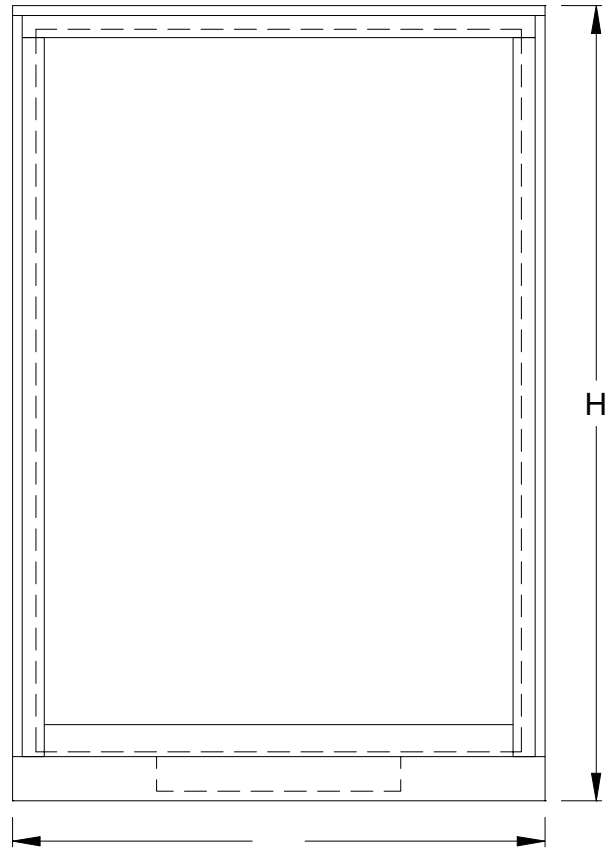

INTERIOR STANDARD INSET WINDOW WITH SURROUND SOUND AND SHELF WITH DEAL TRAY

VERTICAL SECTION

CLERK'S SIDE VIEW

STAINLESS STEEL SHELF WITH
DEAL TRAY (OPTIONAL) 18" DEEP

STAINLESS STEEL SHELF WITH
DEAL TRAY (OPTIONAL) 12" DEEP

HORIZONTAL SECTION