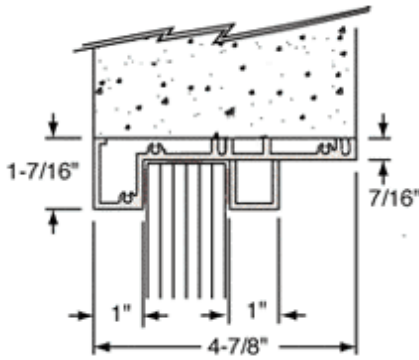

Shown with
Optional
Speak-Thru

Shown with
Optional
Speak-Thru

Shown with
Optional
Speak-Thru

- Our Aluminum Standard Inset Frame Exterior Glazed Vision Window accommodates walls of at least 4-7/8 inches (124 millimeters) thick. Unit easily slides into the wall opening.
- Additional standard and Custom size units are also available.
- Color: Satin Anodized, Duranodic Bronze, Painted
- Ship Via: No UPS - Common Carrier Only
- Minimum Order: 1 Each
- For us to fabricate this window for you, we need width and height of the intended frame, and for you to select from these glazing options:
 - Glazing Material Options:
 - 1/4 Inch (6.4 millimeter) Non-Bullet Resistant Glass
 - 3/4 Inch (19.1 millimeter) Level 1 Bullet Resistant Lexgard
 - 1-5/16 Inch (33.3 millimeter) Level 1 Bullet Resistant Glass
 - 1-1/4 Inch (31.8 millimeter) Level 1 Bullet Resistant Acrylic
 - 1-1/4 Inch (31.8 millimeter) Level 1 Bullet Resistant Acrylic with SAR Coating
 - 1-5/8 Inch (41.3 millimeter) Level 2 Bullet Resistant Glass
 - 1-1/4 Inch (31.8 millimeter) Level 3 Bullet Resistant Lexgard
 - 1-7/8 Inch (47.6 millimeter) Level 3 Bullet Resistant Glass
- Speak-Thru Options:
 - Custom Bullet Resistant and Non-Bullet Resistant Models Available

Frame Size (W x H)	Wall Opening Size (W x H)
24 " x 36"	24-1/2" x 36-1/4"
30" x 36"	30-1/2" x 36-1/4"
36" x 36"	36-1/2" x 36-1/4"
48" x 36"	48-1/2" x 36-1/4"
60" x 36"	60-1/2" x 36-1/4"
72" x 36"	72-1/2" x 36-1/4"
30" x 42"	30-1/2" x 42-1/4"
36" x 42"	36-1/2" x 42-1/4"
48" x 42"	48-1/2" x 42-1/4"
60" x 42"	60-1/2" x 42-1/4"
72" x 42"	72-1/2" x 42-1/4"