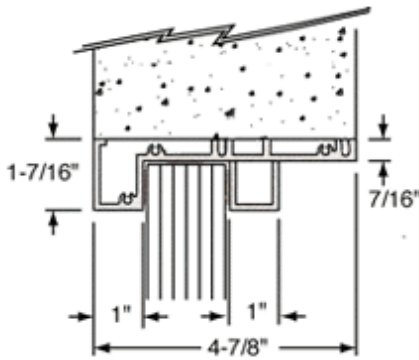

Shown with
Optional
Speak-Thru

Shown with
Optional
Speak-Thru

Shown with
Optional
Speak-Thru

- Our Aluminum Standard Inset Frame Exterior Glazed Vision Window accommodates walls of at least 4-7/8 inches (124 millimeters) thick. Unit easily slides into the wall opening.
- Additional standard and Custom size units are also available.
- Color: Satin Anodized, Duranodic Bronze, Painted
- Ship Via: No UPS - Common Carrier Only
- Minimum Order: 1 Each
- For us to fabricate this window for you, we need width and height of the intended frame, and for you to select from these glazing options:
 - Glazing Material Options:
 - 1/4 Inch (6.4 millimeter) Non-Bullet Resistant Glass
 - 3/4 Inch (19.1 millimeter) Level 1 Bullet Resistant Lexgard
 - 1-5/16 Inch (33.3 millimeter) Level 1 Bullet Resistant Glass
 - 1-1/4 Inch (31.8 millimeter) Level 1 Bullet Resistant Acrylic
 - 1-1/4 Inch (31.8 millimeter) Level 1 Bullet Resistant Acrylic with SAR Coating
 - 1-5/8 Inch (41.3 millimeter) Level 2 Bullet Resistant Glass
 - 1-1/4 Inch (31.8 millimeter) Level 3 Bullet Resistant Lexgard
 - 1-7/8 Inch (47.6 millimeter) Level 3 Bullet Resistant Glass
- Speak-Thru Options:
 - Custom Bullet Resistant and Non-Bullet Resistant Models Available

Frame Size (W x H)	Wall Opening Size (W x H)
24 " x 36"	24-1/2" x 36-1/4"
30" x 36"	30-1/2" x 36-1/4"
36" x 36"	36-1/2" x 36-1/4"
48" x 36"	48-1/2" x 36-1/4"
60" x 36"	60-1/2" x 36-1/4"
72" x 36"	72-1/2" x 36-1/4"
30" x 42"	30-1/2" x 42-1/4"
36" x 42"	36-1/2" x 42-1/4"
48" x 42"	48-1/2" x 42-1/4"
60" x 42"	60-1/2" x 42-1/4"
72" x 42"	72-1/2" x 42-1/4"