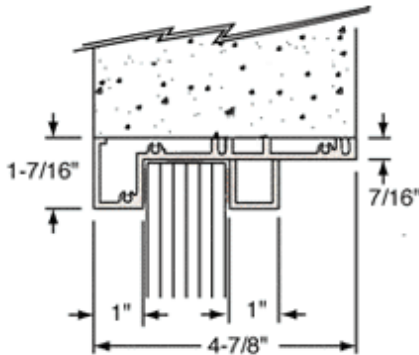

Shown with
Optional
Speak-Thru

Shown with
Optional
Speak-Thru

Shown with
Optional
Speak-Thru

- Our Aluminum Standard Inset Frame Exterior Glazed Vision Window accommodates walls of at least 4-7/8 inches (124 millimeters) thick. Unit easily slides into the wall opening.
- Additional standard and Custom size units are also available.
- Color: Satin Anodized, Duranodic Bronze, Painted
- Ship Via: No UPS - Common Carrier Only
- Minimum Order: 1 Each
- For us to fabricate this window for you, we need width and height of the intended frame, and for you to select from these glazing options:
 - Glazing Material Options:
 - 1/4 Inch (6.4 millimeter) Non-Bullet Resistant Glass
 - 3/4 Inch (19.1 millimeter) Level 1 Bullet Resistant Lexgard
 - 1-5/16 Inch (33.3 millimeter) Level 1 Bullet Resistant Glass
 - 1-1/4 Inch (31.8 millimeter) Level 1 Bullet Resistant Acrylic
 - 1-1/4 Inch (31.8 millimeter) Level 1 Bullet Resistant Acrylic with SAR Coating
 - 1-5/8 Inch (41.3 millimeter) Level 2 Bullet Resistant Glass
 - 1-1/4 Inch (31.8 millimeter) Level 3 Bullet Resistant Lexgard
 - 1-7/8 Inch (47.6 millimeter) Level 3 Bullet Resistant Glass
- Speak-Thru Options:
 - Custom Bullet Resistant and Non-Bullet Resistant Models Available

Frame Size (W x H)	Wall Opening Size (W x H)
24 " x 36"	24-1/2" x 36-1/4"
30" x 36"	30-1/2" x 36-1/4"
36" x 36"	36-1/2" x 36-1/4"
48" x 36"	48-1/2" x 36-1/4"
60" x 36"	60-1/2" x 36-1/4"
72" x 36"	72-1/2" x 36-1/4"
30" x 42"	30-1/2" x 42-1/4"
36" x 42"	36-1/2" x 42-1/4"
48" x 42"	48-1/2" x 42-1/4"
60" x 42"	60-1/2" x 42-1/4"
72" x 42"	72-1/2" x 42-1/4"