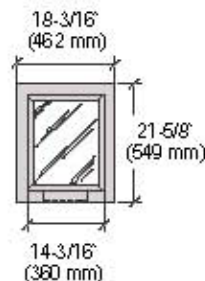

Night Service Window

- Glazed With 1-1/4" (32 mm) Bullet Resistant Level 1 Acrylic
- Stainless Steel Shelf With Non-Ricochet Bullet Resistant Tray

Our Night Service Window is of the kind frequently used as motel registration or 24 hour service station windows. The 16 gauge stainless steel housing is glazed with 1-1/4" (32 mm) bullet resistant acrylic. This is mounted on an 16 gauge stainless steel shelf that measures 14-3/16" (360 mm) wide x 18" (457 mm) deep x 2" (51 mm) thick. The shelf has a Non-Ricochet Bullet Resistant Tray for passing cash, credit cards, keys, etc. The entire unit slides into a wall opening roughly 14-3/4" (375 mm) wide x 20" (508 mm) high. The flange surrounding the wall opening is 2" (51 mm) wide. Custom size units are available to suit your needs. An overhang or awning is recommended if used in an exterior application.

SPECIFICATIONS:

Materials: 16 Gauge Stainless Steel; Clear Acrylic

Glazing: 1-1/4" (32 mm) Level 1 Acrylic

Finish: Brushed Stainless Steel #4 Finish

Deal Tray: Level 1 Protection

Instructions Included

PROTECTION LEVEL

Front View

Frame Accommodates Wall Thickness from 4" to 8-1/2" (102 mm to 216 mm)

Side View

CAT. NO.	OVERALL SIZE (W X D X H)	WALL OPENING SIZE (W X H)
SW101N	18-3/16" x 18" x 21-5/8" (462 x 457 x 549 mm)	14-3/4" x 20" (375 x 508 mm)