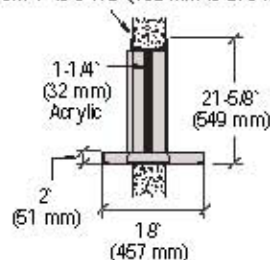

SPECIFICATIONS:

Materials: 16 Gauge Stainless Steel; Clear Acrylic

Glazing: 1-1/4" (32 mm) Level 1 Acrylic

Finish: Brushed Stainless Steel #4 Finish

Deal Tray: Level 1 Protection

Instructions Included

PROTECTION LEVEL

Front View

Frame Accommodates Wall Thickness from 4" to 8-1/2" (102 mm to 216 mm)

Side View

CAT. NO.	OVERALL SIZE (W X D X H)	WALL OPENING SIZE (W X H)
SW101N	18-3/16" x 18" x 21-5/8" (462 x 457 x 549 mm)	14-3/4" x 20" (375 x 508 mm)