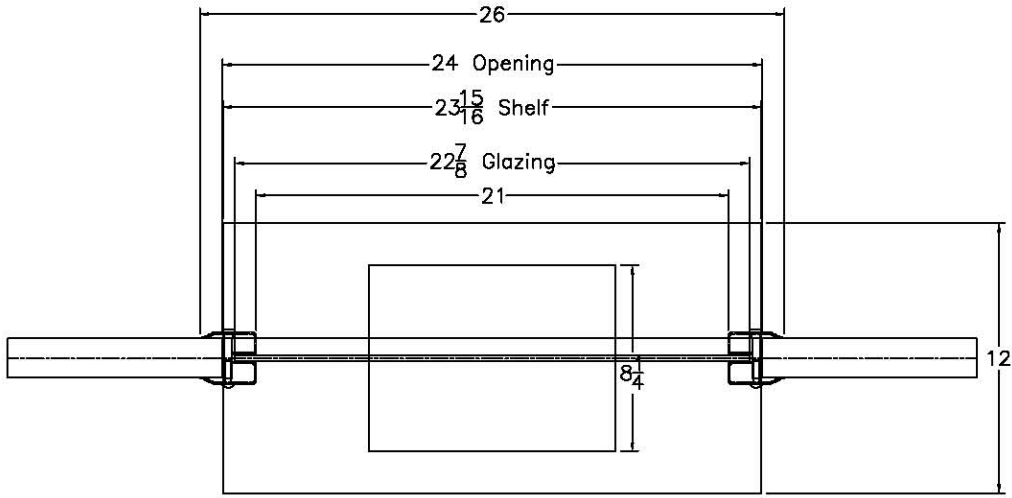

STAINLESS STEEL BRDW

Clark's Side View