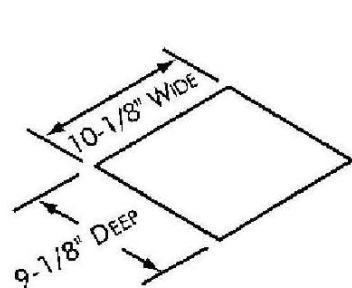

Installation Instructions

NON-RICOCHET BULLET RESISTANT DEAL TRAY (DROP IN MODEL)

**LEVEL 1
PROTECTION**

Cat. No. BRT112

Cat. No. BRT116

BRT112 CUTOUT SIZE:

BRT116 CUTOUT SIZE:

**LEVEL 3
PROTECTION**

Cat. No. BRT312

BRT312 CUTOUT SIZE:

Cat. No. BRT316

BRT316 CUTOUT SIZE:

(SEE BACK OF PAGE FOR INSTALLATION INSTRUCTIONS)