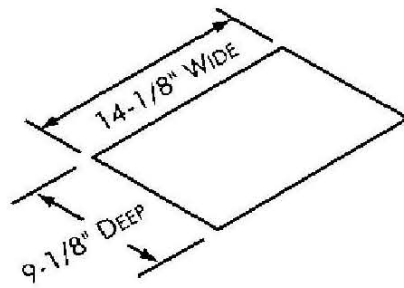

Installation Instructions

NON-RICOCHET BULLET RESISTANT DEAL TRAY (DROP IN MODEL)

**LEVEL 1
PROTECTION**

Cat. No. BRT112

Cat. No. BRT116

BRT112 CUTOUT SIZE:

BRT116 CUTOUT SIZE:

**LEVEL 3
PROTECTION**

Cat. No. BRT312

BRT312 CUTOUT SIZE:

Cat. No. BRT316

BRT316 CUTOUT SIZE:

(SEE BACK OF PAGE FOR INSTALLATION INSTRUCTIONS)