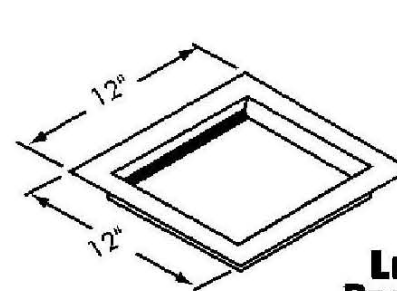

Installation Instructions

NON-RICOCHET BULLET RESISTANT DEAL TRAY (DROP IN MODEL)

**LEVEL 1
PROTECTION**

Cat. No. BRT112

Cat. No. BRT116

BRT112 CUTOUT SIZE:

BRT116 CUTOUT SIZE:

**LEVEL 3
PROTECTION**

Cat. No. BRT312

BRT312 CUTOUT SIZE:

Cat. No. BRT316

BRT316 CUTOUT SIZE:

(SEE BACK OF PAGE FOR INSTALLATION INSTRUCTIONS)