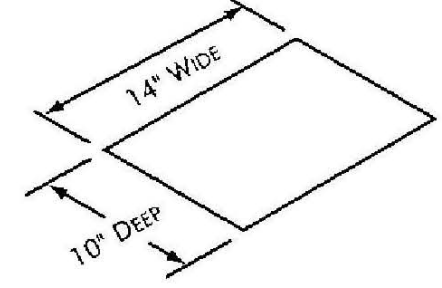

Installation Instructions

NON-RICOCHET BULLET RESISTANT DEAL TRAY (DROP IN MODEL)

**LEVEL 1
PROTECTION**

Cat. No. BRT112

Cat. No. BRT116

BRT112 CUTOUT SIZE:

BRT116 CUTOUT SIZE:

**LEVEL 3
PROTECTION**

Cat. No. BRT312

BRT312 CUTOUT SIZE:

Cat. No. BRT316

BRT316 CUTOUT SIZE:

(SEE BACK OF PAGE FOR INSTALLATION INSTRUCTIONS)