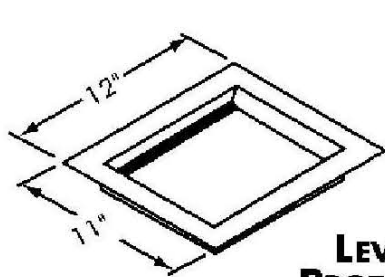

Installation Instructions

NON-RICOCHET BULLET RESISTANT DEAL TRAY (DROP IN MODEL)

**LEVEL 1
PROTECTION**

Cat. No. BRT112

Cat. No. BRT116

BRT112 CUTOUT SIZE:

BRT116 CUTOUT SIZE:

**LEVEL 3
PROTECTION**