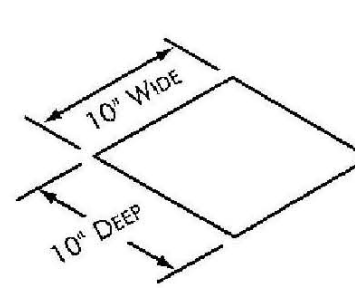

Installation Instructions

NON-RICOCHET BULLET RESISTANT DEAL TRAY (DROP IN MODEL)

**LEVEL 1
PROTECTION**

Cat. No. BRT112

Cat. No. BRT116

BRT112 CUTOUT SIZE:

BRT116 CUTOUT SIZE:

**LEVEL 3
PROTECTION**

Cat. No. BRT312

BRT312 CUTOUT SIZE:

Cat. No. BRT316

BRT316 CUTOUT SIZE:

(SEE BACK OF PAGE FOR INSTALLATION INSTRUCTIONS)