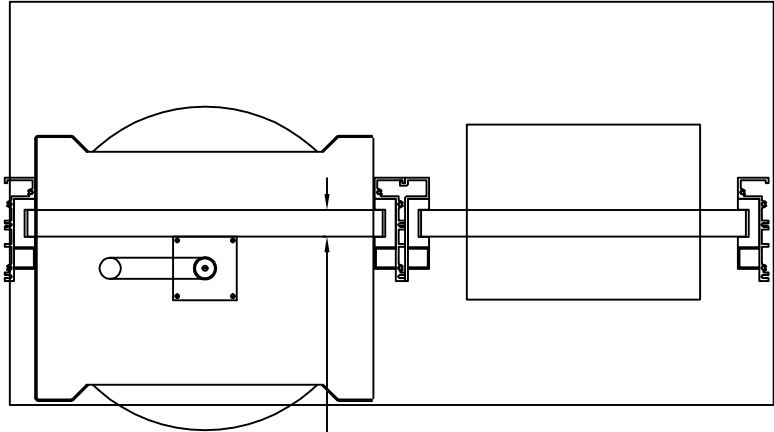

**Interior Multilite Window  
Standard Inset Frame  
with Shelf with Deal tray  
Rotary Server P/N RSVW1 with surround sound**

BR Glazing Lev. 1

clerk side view