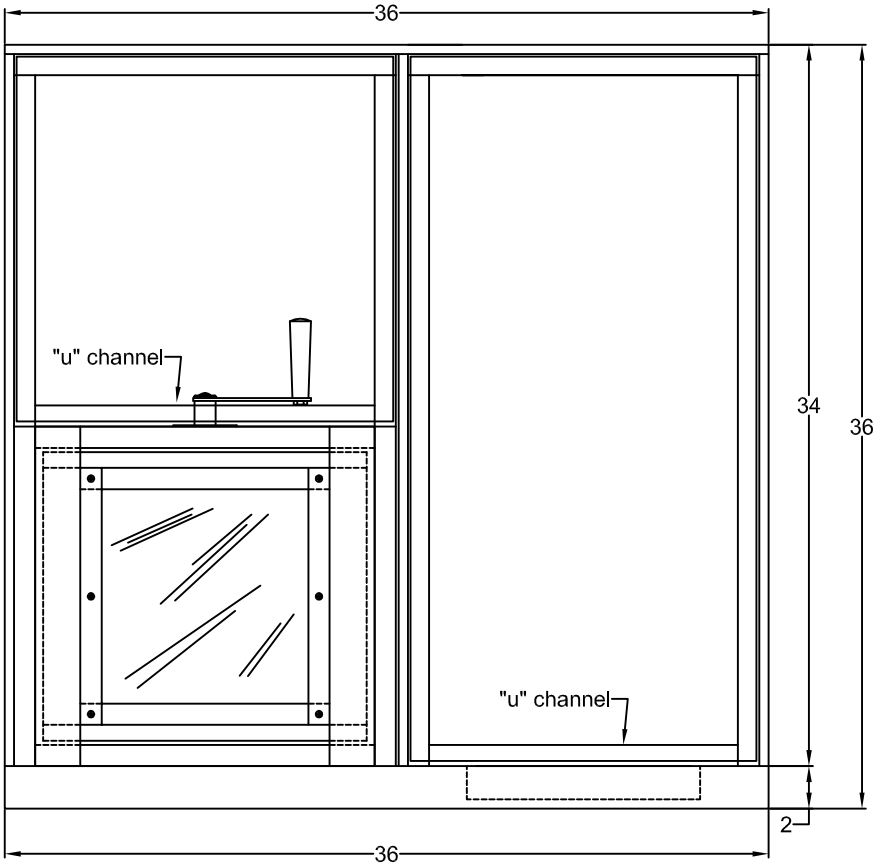

**Interior Multilite Window  
Standard Inset Frame  
with Shelf with Deal tray  
Rotary Server P/N RSVW1 with surround sound**

BR Glazing Lev. 1

clerk side view