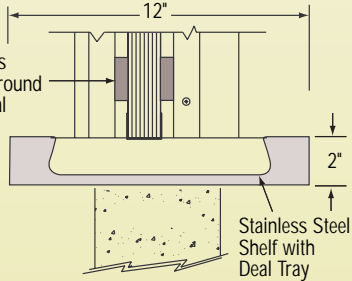

Interior Window with Surround Sound and Shelf with Deal Tray

- Fits 5" to 8-1/2" Thick Walls
- Assembled and Ready to Install

This Clamp-On Frame Interior Window uses the Surround Sound Voice Transmission System for unobstructed viewing through the glazing material. Designed for installation in wall thicknesses from 5" to 8-1/2". Screws fastened through the interior side of the frame clamp the window securely in the opening. Supplied with a 12" deep Stainless Steel Shelf with Non-Ricochet Bullet Resistant Deal Tray. Glazing is 1-1/4" thick bullet resistant acrylic rated for Level 1 protection. Two finishes are supplied in two stock sizes. Custom units are available.

Rubber Spacers Allow Sound Around Glazing Material

PROTECTION LEVEL

SPECIFICATIONS:

Materials: Frame - .125" Thick Extruded 6063-T5 Aluminum Alloy; Glazing - 1-1/4" Level 1 Acrylic; Shelf - Stainless Steel
Finishes: Frame - Satin Anodized or Duranodic Bronze; Shelf - Brushed Stainless Steel
Speak-Thru: Surround Sound System **Deal Tray:** Level 1 Protection
Instructions Included

CAT. NO.	FINISH	OVERALL SIZE (W x H)	WALL OPENING SIZE (W x H)
C01W2436A	Satin Anodized	28" x 38"	25-3/4" x 37"
C01W2436DU	Duranodic Bronze	28" x 38"	25-3/4" x 37"
C01W3636A	Satin Anodized	40" x 38"	37-3/4" x 37"
C01W3636DU	Duranodic Bronze	40" x 38"	37-3/4" x 37"