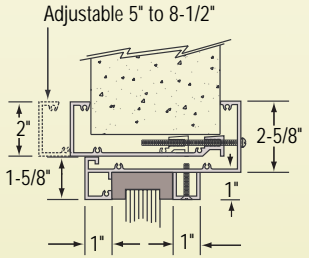

Interior Window with Surround Sound and Shelf with Deal Tray

- Fits 5" to 8-1/2" Thick Walls
- Assembled and Ready to Install

This Clamp-On Frame Interior Window uses the Surround Sound Voice Transmission System for unobstructed viewing through the glazing material. Designed for installation in wall thicknesses from 5" to 8-1/2". Screws fastened through the interior side of the frame clamp the window securely in the opening. Supplied with a 12" deep Stainless Steel Shelf with Non-Ricochet Bullet Resistant Deal Tray. Glazing is 1-1/4" thick bullet resistant acrylic rated for Level 1 protection. Two finishes are supplied in two stock sizes. Custom units are available.

Rubber Spacers Allow Sound Around Glazing Material

PROTECTION LEVEL

SPECIFICATIONS:

Materials: Frame - .125" Thick Extruded 6063-T5 Aluminum Alloy; Glazing - 1-1/4" Level 1 Acrylic; Shelf - Stainless Steel
Finishes: Frame - Satin Anodized or Duranodic Bronze; Shelf - Brushed Stainless Steel
Speak-Thru: Surround Sound System **Deal Tray:** Level 1 Protection
Instructions Included

CAT. NO.	FINISH	OVERALL SIZE (W x H)	WALL OPENING SIZE (W x H)
C01W2436A	Satin Anodized	28" x 38"	25-3/4" x 37"
C01W2436DU	Duranodic Bronze	28" x 38"	25-3/4" x 37"
C01W3636A	Satin Anodized	40" x 38"	37-3/4" x 37"
C01W3636DU	Duranodic Bronze	40" x 38"	37-3/4" x 37"