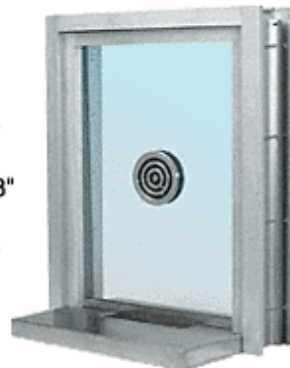

ADVANCED PROTECTION PRODUCTS INC.

Your Protection Specialists

Aluminum Clamp-On Frame Exterior Glazed Exchange Window with 18" Shelf and Deal Tray

- Clamp-On Style Frame Easily Clamps on to Wall Opening

Shown with Optional Speak-Thru

Shown with Optional Speak-Thru

Shown with Optional Speak-Thru

- Our Aluminum Clamp-On Frame Exterior Glazed Exchange Window has a 12 inch (457 millimeter) shelf and accommodates walls from 5 to 8-1/2 inches (127 to 216 millimeters) thick.
- Unit easily slides into the wall opening.
- Color: Satin Anodized, Duranodic Bronze, Painted
- Ship Via: No UPS - Common Carrier Only
- Minimum Order: 1 Each
- For us to fabricate this window for you, we need width and height of the intended frame, and for you to select from these options:
- Glazing Material Options:
 - 1/4 Inch (6.4 millimeter) Non-Bullet Resistant Glass
 - 3/4 Inch (19.1 millimeter) Level 1 Bullet Resistant Lexgard
 - 1-5/16 Inch (33.3 millimeter) Level 1 Bullet Resistant Glass
 - 1-1/4 Inch (31.8 millimeter) Level 1 Bullet Resistant Acrylic
 - 1-1/4 Inch (31.8 millimeter) Level 1 Bullet Resistant Acrylic with SAR Coating
 - 1-5/8 Inch (41.3 millimeter) Level 2 Bullet Resistant Glass
 - 1-1/4 Inch (31.8 millimeter) Level 3 Bullet Resistant Lexgard
 - 1-7/8 Inch (47.6 millimeter) Level 3 Bullet Resistant Glass
- Speak-Thru Options: Bullet Resistant and Non-Bullet Resistant Models Available
- Shelf Options:
 - Stainless Steel Shelf with Deal Tray
 - Formica Shelf with Deal Tray