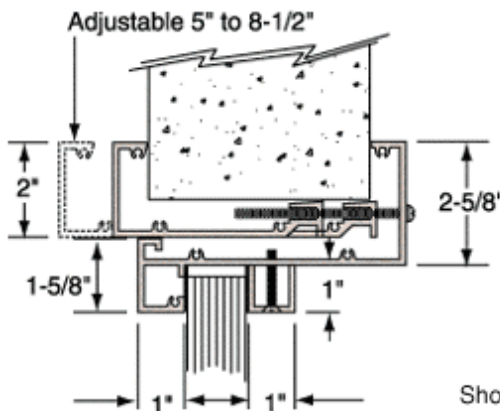

Shown with Optional Speak-Thru

Shown with Optional Speak-Thru

- Our Aluminum Clamp-On Frame Exterior Glazed Exchange Window has a 12 inch (457 millimeter) shelf and accommodates walls from 5 to 8-1/2 inches (127 to 216 millimeters) thick.
- Unit easily slides into the wall opening.
- Color: Satin Anodized, Duranodic Bronze, Painted
- Ship Via: No UPS - Common Carrier Only
- Minimum Order: 1 Each
- For us to fabricate this window for you, we need width and height of the intended frame, and for you to select from these options:
- Glazing Material Options:
 - 1/4 Inch (6.4 millimeter) Non-Bullet Resistant Glass
 - 3/4 Inch (19.1 millimeter) Level 1 Bullet Resistant Lexgard
 - 1-5/16 Inch (33.3 millimeter) Level 1 Bullet Resistant Glass
 - 1-1/4 Inch (31.8 millimeter) Level 1 Bullet Resistant Acrylic
 - 1-1/4 Inch (31.8 millimeter) Level 1 Bullet Resistant Acrylic with SAR Coating
 - 1-5/8 Inch (41.3 millimeter) Level 2 Bullet Resistant Glass
 - 1-1/4 Inch (31.8 millimeter) Level 3 Bullet Resistant Lexgard
 - 1-7/8 Inch (47.6 millimeter) Level 3 Bullet Resistant Glass
- Speak-Thru Options: Bullet Resistant and Non-Bullet Resistant Models Available
- Shelf Options:
 - Stainless Steel Shelf with Deal Tray
 - Formica Shelf with Deal Tray

COEW18A, COEW18DU, COEW18P - 18" Shelf	
Frame Sizes (W x H)	Wall Opening Size (W x H)
28" x 36"	25-3/4" x 31"
28" x 38" *	25-3/4" x 37"
28" x 44"	25-3/4" x 43"
34" x 32"	31-3/4" x 31"
34" x 38"	31-3/4" x 37"
34" x 44"	31-3/4" x 43"
40" x 32"	37-3/4" x 31"
40" x 38" *	37-3/4" x 37"
40" x 44"	37-3/4" x 43"
52" x 38"	49-3/4" x 37"
52" x 44"	49-3/4" x 43"
64" x 38"	61-3/4" x 37"
64" x 44"	61-3/4" x 43"
76" x 38"	73-3/4" x 37"
76" x 44"	73-3/4" x 43"
* This size available off the shelf with N666 Speak-Thru and 1-1/4" bullet resistant acrylic glazing.	