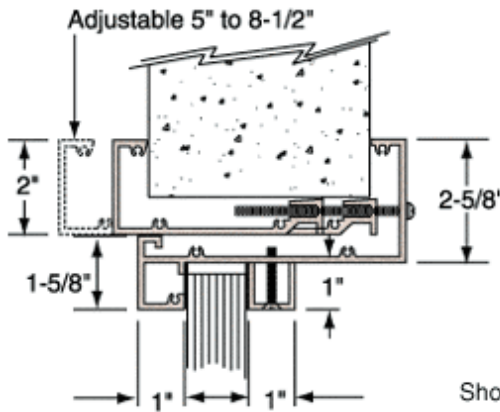

ADVANCED PROTECTION PRODUCTS INC.

Your Protection Specialists

Aluminum Clamp-On Frame Exterior Glazed Exchange Window with 18" Shelf and Deal Tray

- Clamp-On Style Frame Easily Clamps on to Wall Opening