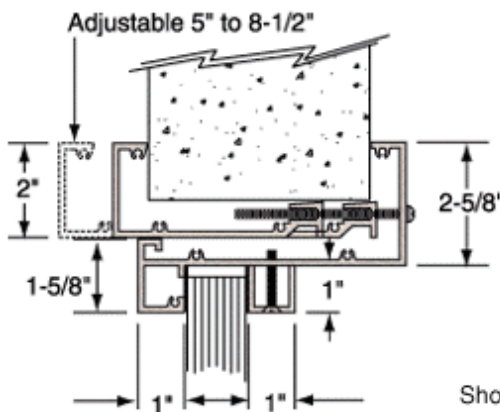

Shown with Optional Speak-Thru

Shown with Optional Speak-Thru

- Our Aluminum Clamp-On Frame Exterior Glazed Exchange Window has a 12 inch (457 millimeter) shelf and accommodates walls from 5 to 8-1/2 inches (127 to 216 millimeters) thick.
- Unit easily slides into the wall opening.
- Color: Satin Anodized, Duranodic Bronze, Painted
- Ship Via: No UPS - Common Carrier Only
- Minimum Order: 1 Each
- For us to fabricate this window for you, we need width and height of the intended frame, and for you to select from these options:
- Glazing Material Options:
 - 1/4 Inch (6.4 millimeter) Non-Bullet Resistant Glass
 - 3/4 Inch (19.1 millimeter) Level 1 Bullet Resistant Lexgard
 - 1-5/16 Inch (33.3 millimeter) Level 1 Bullet Resistant Glass
 - 1-1/4 Inch (31.8 millimeter) Level 1 Bullet Resistant Acrylic
 - 1-1/4 Inch (31.8 millimeter) Level 1 Bullet Resistant Acrylic with SAR Coating
 - 1-5/8 Inch (41.3 millimeter) Level 2 Bullet Resistant Glass
 - 1-1/4 Inch (31.8 millimeter) Level 3 Bullet Resistant Lexgard
 - 1-7/8 Inch (47.6 millimeter) Level 3 Bullet Resistant Glass
- Speak-Thru Options: Bullet Resistant and Non-Bullet Resistant Models Available
- Shelf Options:
 - Stainless Steel Shelf with Deal Tray
 - Formica Shelf with Deal Tray

COEW18A, COEW18DU, COEW18P - 18" Shelf	
Frame Sizes (W x H)	Wall Opening Size (W x H)
28" x 36"	25-3/4" x 31"
28" x 38" *	25-3/4" x 37"
28" x 44"	25-3/4" x 43"
34" x 32"	31-3/4" x 31"
34" x 38"	31-3/4" x 37"
34" x 44"	31-3/4" x 43"
40" x 32"	37-3/4" x 31"
40" x 38" *	37-3/4" x 37"
40" x 44"	37-3/4" x 43"
52" x 38"	49-3/4" x 37"
52" x 44"	49-3/4" x 43"
64" x 38"	61-3/4" x 37"
64" x 44"	61-3/4" x 43"
76" x 38"	73-3/4" x 37"
76" x 44"	73-3/4" x 43"
* This size available off the shelf with N666 Speak-Thru and 1-1/4" bullet resistant acrylic glazing.	