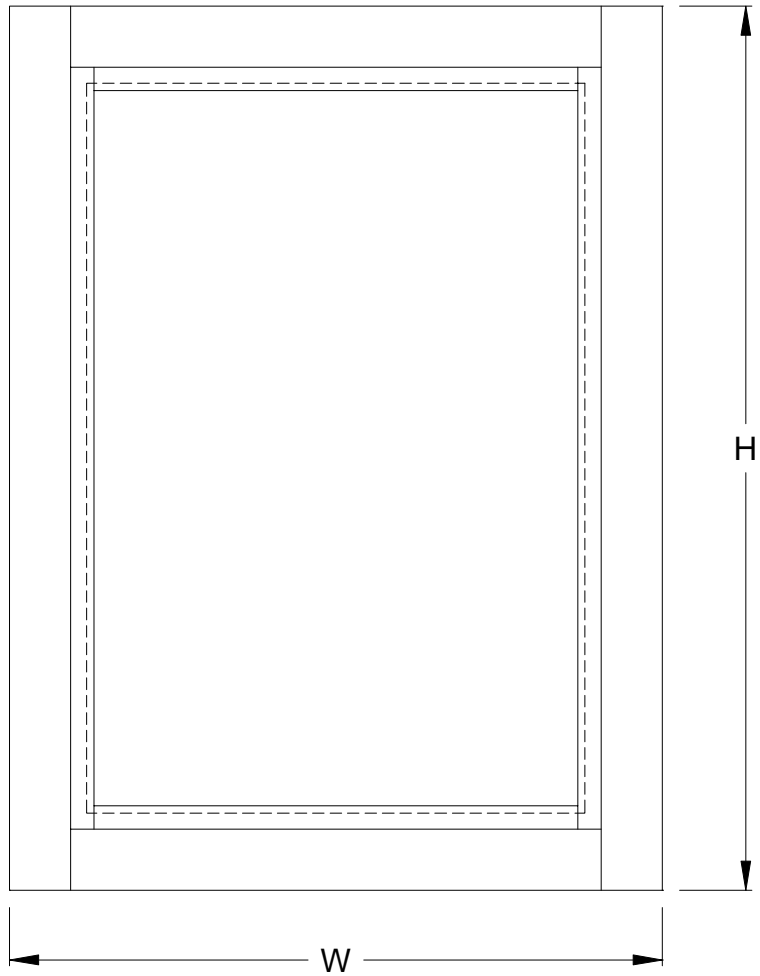

INTERIOR CLAMP ON VISION WINDOW  
WITH SURROUND SOUND  
P/N COV1

VERTICAL SECTION

CLERK'S SIDE VIEW

HORIZONTAL SECTION