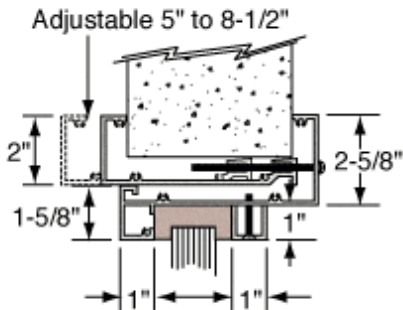

- Our Aluminum Clamp-On Frame Interior Glazed Vision Window accommodates walls from five to 8-1/2 inches (127 to 215.9 millimeters) thick.
- Unit easily slides into the wall opening.
- Color: Satin Anodized, Duranodic Bronze, Painted
- Ship Via: No UPS - Common Carrier Only
- Minimum Order: 1 Each
- For us to fabricate this window for you, we need width and height of the intended frame, and for you to select from these options:
- Glazing Material Options:
 - 1/4 Inch (6.4 millimeter) Non-Bullet Resistant Glass
 - 3/4 Inch (19.1 millimeter) Level 1 Bullet Resistant Lexgard
 - 1-5/16 Inch (33.3 millimeter) Level 1 Bullet Resistant Glass
 - 1-1/4 Inch (31.8 millimeter) Level 1 Bullet Resistant Acrylic
 - 1-1/4 Inch (31.8 millimeter) Level 1 Bullet Resistant Acrylic with SAR Coating
 - 1-5/8 Inch (41.3 millimeter) Level 2 Bullet Resistant Glass
 - 1-1/4 Inch (31.8 millimeter) Level 3 Bullet Resistant Lexgard
 - 1-7/8 Inch (47.6 millimeter) Level 3 Bullet Resistant Glass
- Speak-Thru Options: Surround Sound

COV1A, COV1DU, COV1P	
Frame Sizes (W x H)	Wall Opening Size (W x H)
28" x 40"	25-3/4" x 37-3/4"
34" x 40"	31-3/4" x 37-3/4"
34" x 46"	31-3/4" x 43-3/4"
40" x 40"	37-3/4" x 37-3/4"
40" x 46"	37-3/4" x 43-3/4"