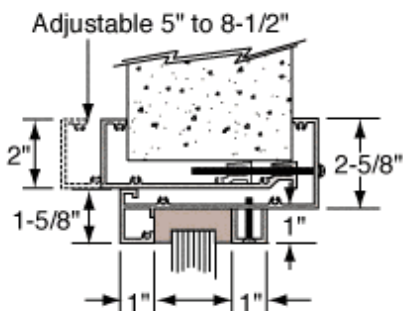

- Our Aluminum Clamp-On Frame Interior Glazed Vision Window accommodates walls from five to 8-1/2 inches (127 to 215.9 millimeters) thick.
- Unit easily slides into the wall opening.
- Color: Satin Anodized, Duranodic Bronze, Painted
- Ship Via: No UPS - Common Carrier Only
- Minimum Order: 1 Each
- For us to fabricate this window for you, we need width and height of the intended frame, and for you to select from these options:
- Glazing Material Options:
 - 1/4 Inch (6.4 millimeter) Non-Bullet Resistant Glass
 - 3/4 Inch (19.1 millimeter) Level 1 Bullet Resistant Lexgard
 - 1-5/16 Inch (33.3 millimeter) Level 1 Bullet Resistant Glass
 - 1-1/4 Inch (31.8 millimeter) Level 1 Bullet Resistant Acrylic
 - 1-1/4 Inch (31.8 millimeter) Level 1 Bullet Resistant Acrylic with SAR Coating
 - 1-5/8 Inch (41.3 millimeter) Level 2 Bullet Resistant Glass
 - 1-1/4 Inch (31.8 millimeter) Level 3 Bullet Resistant Lexgard
 - 1-7/8 Inch (47.6 millimeter) Level 3 Bullet Resistant Glass
- Speak-Thru Options: Surround Sound

COV1A, COV1DU, COV1P	
Frame Sizes (W x H)	Wall Opening Size (W x H)
28" x 40"	25-3/4" x 37-3/4"
34" x 40"	31-3/4" x 37-3/4"
34" x 46"	31-3/4" x 43-3/4"
40" x 40"	37-3/4" x 37-3/4"
40" x 46"	37-3/4" x 43-3/4"