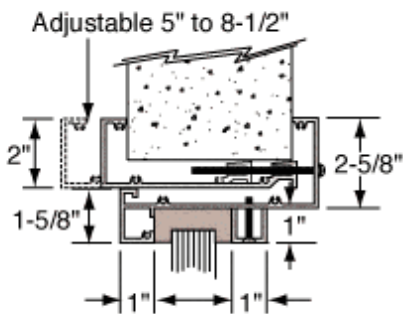

- Our Aluminum Clamp-On Frame Interior Glazed Vision Window accommodates walls from five to 8-1/2 inches (127 to 215.9 millimeters) thick.
- Unit easily slides into the wall opening.
- Color: Satin Anodized, Duranodic Bronze, Painted
- Ship Via: No UPS - Common Carrier Only
- Minimum Order: 1 Each
- For us to fabricate this window for you, we need width and height of the intended frame, and for you to select from these options:
- Glazing Material Options:
 - 1/4 Inch (6.4 millimeter) Non-Bullet Resistant Glass
 - 3/4 Inch (19.1 millimeter) Level 1 Bullet Resistant Lexgard
 - 1-5/16 Inch (33.3 millimeter) Level 1 Bullet Resistant Glass
 - 1-1/4 Inch (31.8 millimeter) Level 1 Bullet Resistant Acrylic
 - 1-1/4 Inch (31.8 millimeter) Level 1 Bullet Resistant Acrylic with SAR Coating
 - 1-5/8 Inch (41.3 millimeter) Level 2 Bullet Resistant Glass
 - 1-1/4 Inch (31.8 millimeter) Level 3 Bullet Resistant Lexgard
 - 1-7/8 Inch (47.6 millimeter) Level 3 Bullet Resistant Glass
- Speak-Thru Options: Surround Sound

COV1A, COV1DU, COV1P	
Frame Sizes (W x H)	Wall Opening Size (W x H)
28" x 40"	25-3/4" x 37-3/4"
34" x 40"	31-3/4" x 37-3/4"
34" x 46"	31-3/4" x 43-3/4"
40" x 40"	37-3/4" x 37-3/4"
40" x 46"	37-3/4" x 43-3/4"