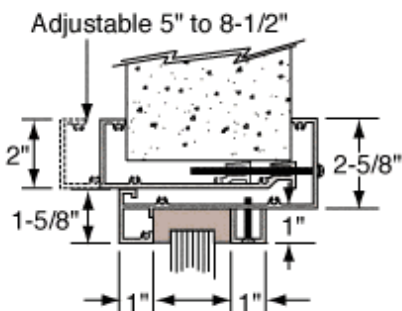

## Aluminum Clamp-On Frame Interior Glazed Vision Window

- Clamp-On Style Frame Easily Clamps on to Wall Opening
- Surround Sound System Allows Natural Voice Transmission

- Our Aluminum Clamp-On Frame Interior Glazed Vision Window accommodates walls from five to 8-1/2 inches (127 to 215.9 millimeters) thick.
- Unit easily slides into the wall opening.
- Color: Satin Anodized, Duranodic Bronze, Painted
- Ship Via: No UPS - Common Carrier Only
- Minimum Order: 1 Each
- For us to fabricate this window for you, we need width and height of the intended frame, and for you to select from these options:
- Glazing Material Options:
  - 1/4 Inch (6.4 millimeter) Non-Bullet Resistant Glass
  - 3/4 Inch (19.1 millimeter) Level 1 Bullet Resistant Lexgard
  - 1-5/16 Inch (33.3 millimeter) Level 1 Bullet Resistant Glass
  - 1-1/4 Inch (31.8 millimeter) Level 1 Bullet Resistant Acrylic
  - 1-1/4 Inch (31.8 millimeter) Level 1 Bullet Resistant Acrylic with SAR Coating
  - 1-5/8 Inch (41.3 millimeter) Level 2 Bullet Resistant Glass
  - 1-1/4 Inch (31.8 millimeter) Level 3 Bullet Resistant Lexgard
  - 1-7/8 Inch (47.6 millimeter) Level 3 Bullet Resistant Glass
- Speak-Thru Options: Surround Sound

COV1A, COV1DU, COV1P	
Frame Sizes (W x H)	Wall Opening Size (W x H)
28" x 40"	25-3/4" x 37-3/4"
34" x 40"	31-3/4" x 37-3/4"
34" x 46"	31-3/4" x 43-3/4"
40" x 40"	37-3/4" x 37-3/4"
40" x 46"	37-3/4" x 43-3/4"