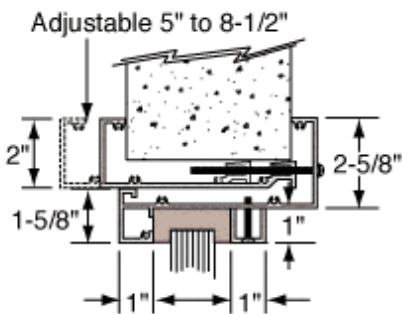

## Aluminum Clamp-On Frame Interior Glazed Vision Window

- Clamp-On Style Frame Easily Clamps on to Wall Opening
- Surround Sound System Allows Natural Voice Transmission

- Our Aluminum Clamp-On Frame Interior Glazed Vision Window accommodates walls from five to 8-1/2 inches (127 to 215.9 millimeters) thick.
- Unit easily slides into the wall opening.
- Color: Satin Anodized, Duranodic Bronze, Painted
- Ship Via: No UPS - Common Carrier Only
- Minimum Order: 1 Each
- For us to fabricate this window for you, we need width and height of the intended frame, and for you to select from these options:
- Glazing Material Options:
  - 1/4 Inch (6.4 millimeter) Non-Bullet Resistant Glass
  - 3/4 Inch (19.1 millimeter) Level 1 Bullet Resistant Lexgard
  - 1-5/16 Inch (33.3 millimeter) Level 1 Bullet Resistant Glass
  - 1-1/4 Inch (31.8 millimeter) Level 1 Bullet Resistant Acrylic
  - 1-1/4 Inch (31.8 millimeter) Level 1 Bullet Resistant Acrylic with SAR Coating
  - 1-5/8 Inch (41.3 millimeter) Level 2 Bullet Resistant Glass
  - 1-1/4 Inch (31.8 millimeter) Level 3 Bullet Resistant Lexgard
  - 1-7/8 Inch (47.6 millimeter) Level 3 Bullet Resistant Glass
- Speak-Thru Options: Surround Sound

COV1A, COV1DU, COV1P	
Frame Sizes (W x H)	Wall Opening Size (W x H)
28" x 40"	25-3/4" x 37-3/4"
34" x 40"	31-3/4" x 37-3/4"
34" x 46"	31-3/4" x 43-3/4"
40" x 40"	37-3/4" x 37-3/4"
40" x 46"	37-3/4" x 43-3/4"