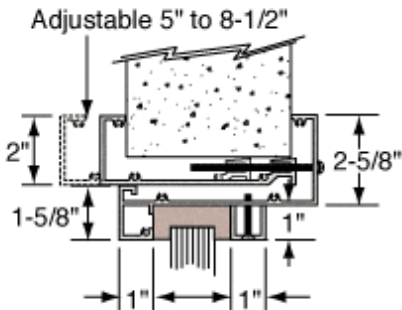

## Aluminum Clamp-On Frame Interior Glazed Vision Window

- Clamp-On Style Frame Easily Clamps on to Wall Opening
- Surround Sound System Allows Natural Voice Transmission

- Our Aluminum Clamp-On Frame Interior Glazed Vision Window accommodates walls from five to 8-1/2 inches (127 to 215.9 millimeters) thick.
- Unit easily slides into the wall opening.
- Color: Satin Anodized, Duranodic Bronze, Painted
- Ship Via: No UPS - Common Carrier Only
- Minimum Order: 1 Each
- For us to fabricate this window for you, we need width and height of the intended frame, and for you to select from these options:
- Glazing Material Options:
  - 1/4 Inch (6.4 millimeter) Non-Bullet Resistant Glass
  - 3/4 Inch (19.1 millimeter) Level 1 Bullet Resistant Lexgard
  - 1-5/16 Inch (33.3 millimeter) Level 1 Bullet Resistant Glass
  - 1-1/4 Inch (31.8 millimeter) Level 1 Bullet Resistant Acrylic
  - 1-1/4 Inch (31.8 millimeter) Level 1 Bullet Resistant Acrylic with SAR Coating
  - 1-5/8 Inch (41.3 millimeter) Level 2 Bullet Resistant Glass
  - 1-1/4 Inch (31.8 millimeter) Level 3 Bullet Resistant Lexgard
  - 1-7/8 Inch (47.6 millimeter) Level 3 Bullet Resistant Glass
- Speak-Thru Options: Surround Sound

COV1A, COV1DU, COV1P	
Frame Sizes (W x H)	Wall Opening Size (W x H)
28" x 40"	25-3/4" x 37-3/4"
34" x 40"	31-3/4" x 37-3/4"
34" x 46"	31-3/4" x 43-3/4"
40" x 40"	37-3/4" x 37-3/4"
40" x 46"	37-3/4" x 43-3/4"