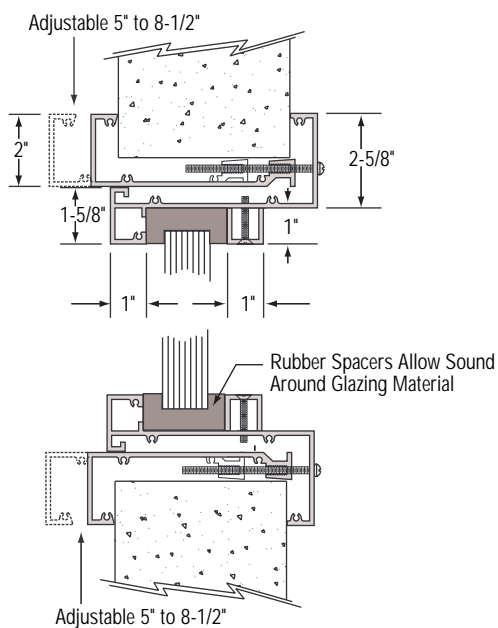

Interior Glazed Exchange Window

• Clamp-On Frame Vision Window with Surround Sound System to Allow Natural Voice Transmission

Clamp-On Frame Vision Windows with Surround Sound allow natural voice transmission without an installed speak-thru device. Frame is designed for walls 5" to 8-1/2" thick. They are not weather tight, and recommended for installation only in interior applications. The frame is uniform on four sides. Tightening screws on the interior side of the frame clamps the window securely in the opening. Vision Windows are typically installed above built in Exchange Drawers. Common sizes are shown below, alternate sizes are available.

SERIES: COV1A, COV1DU, COV1P

OVERALL SIZE (W x H)	WALL OPENING SIZE (W x H)
28" x 40"	25-3/4" x 37-3/4"
34" x 40"	31-3/4" x 37-3/4"
34" x 46"	31-3/4" x 43-3/4"
40" x 40"	37-3/4" x 37-3/4"
40" x 46"	37-3/4" x 43-3/4"

PROTECTION LEVEL

SPECIFICATIONS:

Materials: Frame - .125" Thick Extruded 6063-T5 Aluminum Alloy;
 Glazing - 1/4" Glass; 1-5/16" Level 1 Glass; 1-1/4" Level 1 Acrylic; 3/4" Level 1 Lexgard; 1-5/8" Level 2 Glass; 1-7/8" Level 3 Glass; 1-1/4" Level 3 Lexgard