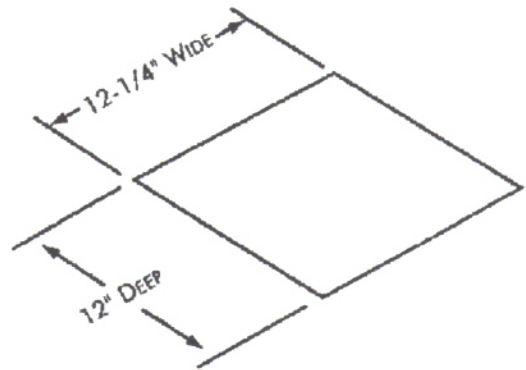

Installation Instructions

DEEP DEAL TRAY (DROP IN MODELS)

WITHOUT LID

Cat. No. DT1414

WITH LID

Cat. No. DTWL1414

DT1414 CUTOUT SIZE:

DTWL1414 CUTOUT SIZE: