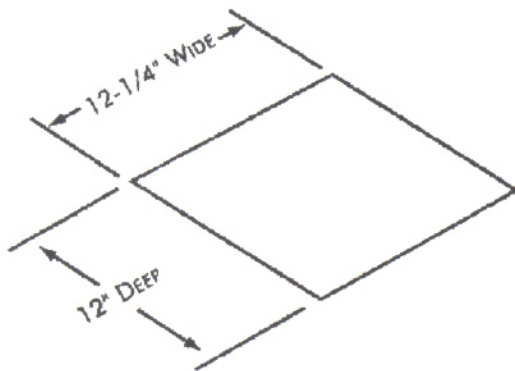

Installation Instructions

DEEP DEAL TRAY (DROP IN MODELS)

WITHOUT LID

Cat. No. DT1414

WITH LID

Cat. No. DTWL1414

DT1414 CUTOUT SIZE:

DTWL1414 CUTOUT SIZE: