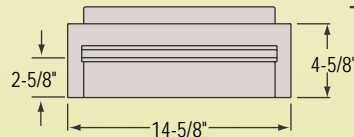

CAT. NO.	WIDTH	DEPTH	HEIGHT
FL1213	12-1/4"	13"	2-5/8"

SPECIFICATIONS:

Material: Stainless Steel

Finish: Brushed Stainless Steel

Instructions Included

Glass Fabrication Required

Side View

Front View