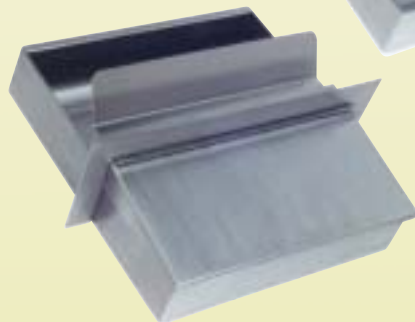

Counter Top Deal Tray with Flip Lid

- Weather Resistant Lid Helps Minimize Heating or Cooling Loss and Offers Extra Protection
- No Cut-Out Required In Counter

The Counter Top Deal Tray with Flip Lid is designed for use on the top of a ledge or counter. The large tray allows for passage of items as large as a carton of cigarettes. The slanted lid on the customer's side of the window keeps the Deal Tray dry and holds air infiltration to a minimum. A downward push on the rear edge of the lid opens the Deal Tray to the customer. All stainless steel construction.

CAT. NO.	WIDTH	DEPTH	HEIGHT
FL1213	12-1/4"	13"	2-5/8"

SPECIFICATIONS:

Material: Stainless Steel

Finish: Brushed Stainless Steel

Instructions Included

Glass Fabrication Required

Side View

Front View