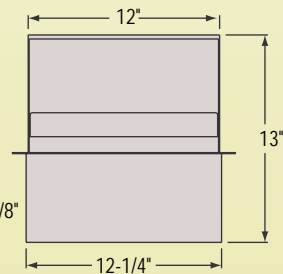

Counter Top Deal Tray with Flip Lid

- Weather Resistant Lid Helps Minimize Heating or Cooling Loss and Offers Extra Protection
- No Cut-Out Required In Counter

The Counter Top Deal Tray with Flip Lid is designed for use on the top of a ledge or counter. The large tray allows for passage of items as large as a carton of cigarettes. The slanted lid on the customer's side of the window keeps the Deal Tray dry and holds air infiltration to a minimum. A downward push on the rear edge of the lid opens the Deal Tray to the customer. All stainless steel construction.

CAT. NO.	WIDTH	DEPTH	HEIGHT
FL1213	12-1/4"	13"	2-5/8"

SPECIFICATIONS:

Material: Stainless Steel

Finish: Brushed Stainless Steel

Instructions Included

Glass Fabrication Required

Side View

Front View