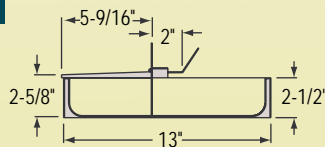

Counter Top Deal Tray with Flip Lid

- Weather Resistant Lid Helps Minimize Heating or Cooling Loss and Offers Extra Protection
- No Cut-Out Required In Counter

The Counter Top Deal Tray with Flip Lid is designed for use on the top of a ledge or counter. The large tray allows for passage of items as large as a carton of cigarettes. The slanted lid on the customer's side of the window keeps the Deal Tray dry and holds air infiltration to a minimum. A downward push on the rear edge of the lid opens the Deal Tray to the customer. All stainless steel construction.

CAT. NO.	WIDTH	DEPTH	HEIGHT
FL1213	12-1/4"	13"	2-5/8"

SPECIFICATIONS:

Material: Stainless Steel

Finish: Brushed Stainless Steel

Instructions Included

Glass Fabrication Required

Side View

Front View

Top View