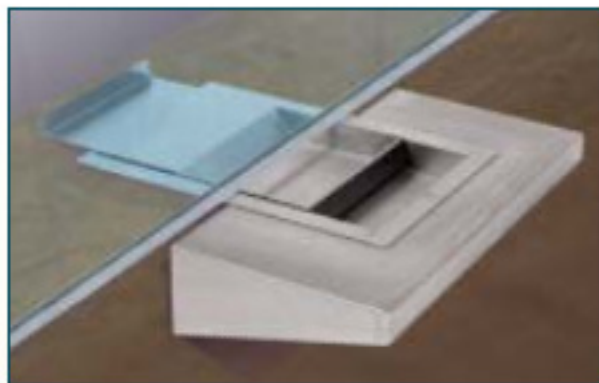

Sliding Deal Tray with Shelf

- Pass-Through Security Combined with Customer Convenience

- All Stainless Steel Construction

CAT. NO.	WIDTH	DEPTH	FRONT HEIGHT	REAR HEIGHT
FL4146	18"	9-3/4"	1-1/2"	4-1/16"

SPECIFICATIONS:

Material: Stainless Steel

Finish: Brushed Stainless Steel

Instructions Included

Counter Fabrication Required

Any cash or credit transaction can now be done safely behind a security window with this Sliding Deal Tray with Shelf. Tray has a 9-3/4" x 18" stainless steel purse shelf for customer's convenience and added strength. The cash tray has a stationary base unit and a sliding tray with handle. All stainless steel construction.