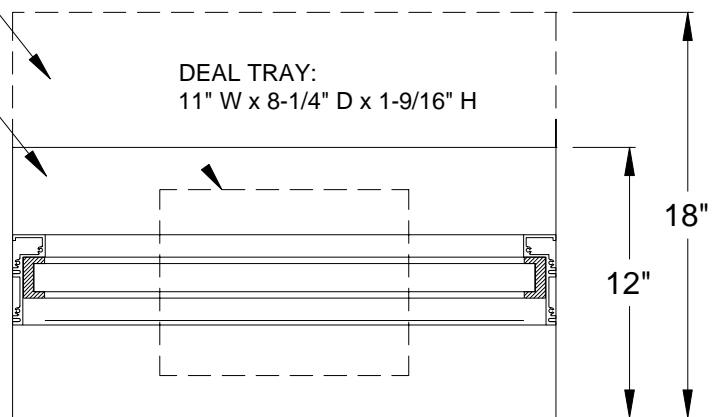

INTERIOR NARROW INSET WINDOW
WITH SURROUND SOUND
AND SHELF WITH DEAL TRAY
P/N N11W12 OR N11W18

VERTICAL SECTION

CLERK'S SIDE VIEW

STAINLESS STEEL SHELF WITH
DEAL TRAY (OPTIONAL) 18" DEEP

STAINLESS STEEL SHELF WITH
DEAL TRAY (OPTIONAL) 12" DEEP

HORIZONTAL SECTION