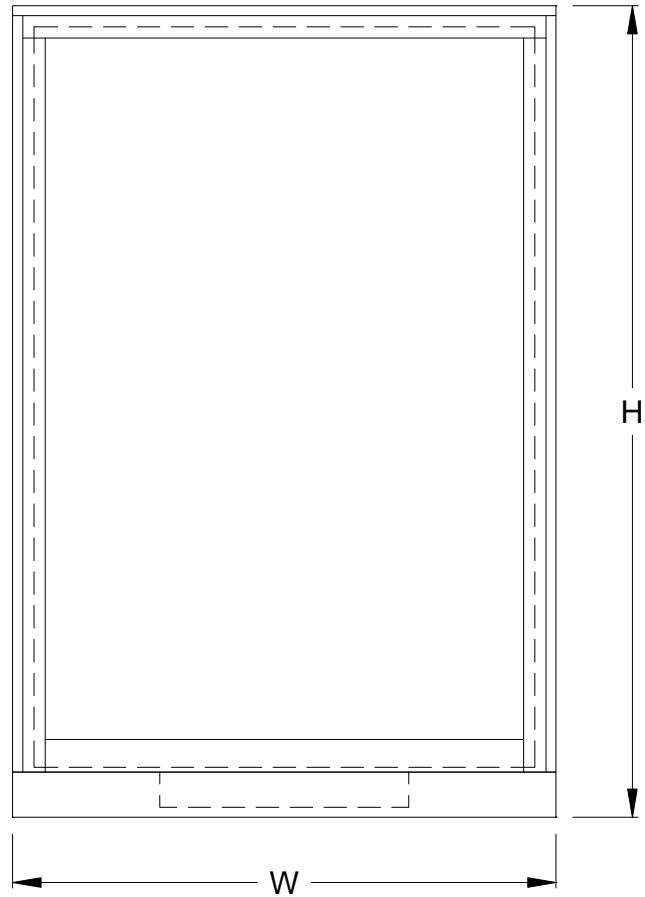

INTERIOR NARROW INSET WINDOW
WITH SURROUND SOUND
AND SHELF WITH DEAL TRAY
P/N N11W12 OR N11W18

VERTICAL SECTION

CLERK'S SIDE VIEW

STAINLESS STEEL SHELF WITH
DEAL TRAY (OPTIONAL) 18" DEEP

STAINLESS STEEL SHELF WITH
DEAL TRAY (OPTIONAL) 12" DEEP

HORIZONTAL SECTION