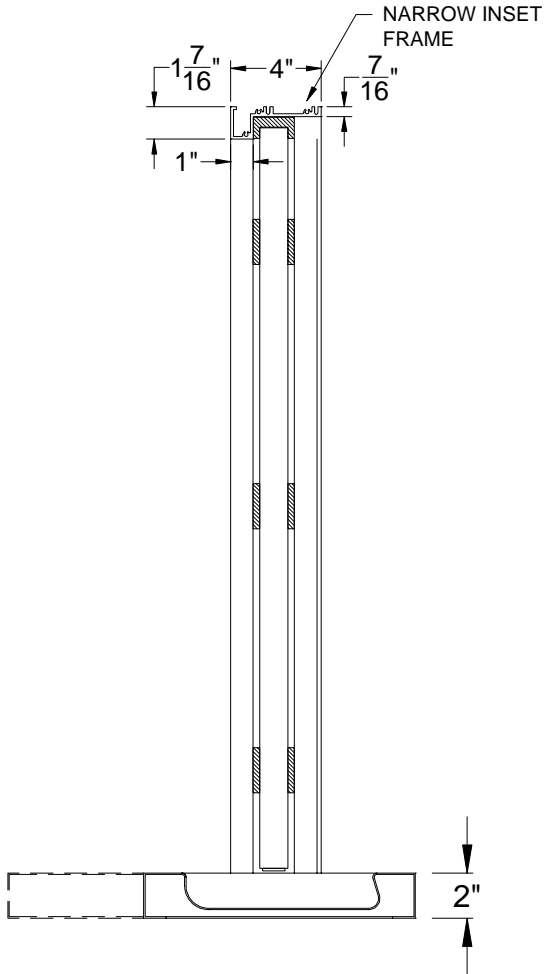

INTERIOR NARROW INSET WINDOW
WITH SURROUND SOUND
AND SHELF WITH DEAL TRAY
P/N N11W12 OR N11W18

VERTICAL SECTION

CLERK'S SIDE VIEW

STAINLESS STEEL SHELF WITH
DEAL TRAY (OPTIONAL) 18" DEEP

STAINLESS STEEL SHELF WITH
DEAL TRAY (OPTIONAL) 12" DEEP

HORIZONTAL SECTION