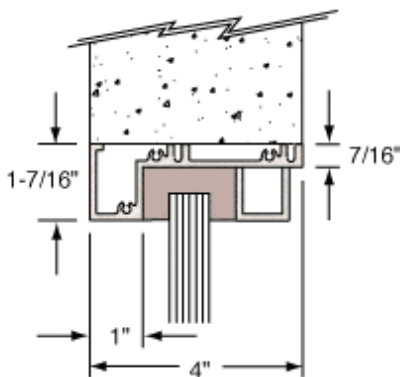

ADVANCED PROTECTION PRODUCTS INC.

Your Protection Specialists

Aluminum Narrow Inset Frame Interior Glazed Exchange Window with 12" Shelf and Deal Tray

- Narrow Inset Style Frame Easily Slides Into Wall Opening
- Surround Sound System Allows Natural Voice Transmission

- Our Aluminum Narrow Inset Frame Interior Glazed Exchange Window has a 12 inch (304.8 millimeter) shelf and accommodates walls of at least four inches (101.6 millimeters) thick.
- Unit easily slides into the wall opening.
- Color: Satin Anodized, Duranodic Bronze, Painted
- Ship Via: No UPS - Common Carrier Only
- Minimum Order: 1 Each
- For us to fabricate this window for you, we need width and height of the intended frame, and for you to select from these options:
- Glazing Material Options:
 - 1/4 Inch (6.4 millimeter) Non-Bullet Resistant Glass
 - 3/4 Inch (19.1 millimeter) Level 1 Bullet Resistant Lexgard
 - 1-5/16 Inch (33.3 millimeter) Level 1 Bullet Resistant Glass
 - 1-1/4 Inch (31.8 millimeter) Level 1 Bullet Resistant Acrylic
 - 1-1/4 Inch (31.8 millimeter) Level 1 Bullet Resistant Acrylic with SAR Coating
 - 1-1/4 Inch (31.8 millimeter) Level 3 Bullet Resistant Lexgard
- Speak-Thru Options: Surround Sound
- Shelf Options:
 - Stainless Steel Shelf with Deal Tray
 - Formica Shelf with Deal Tray

N11W12A, N11W12DU, N11W12P - 12" Shelf	
Frame Size (W x H)	Wall Opening Size (W x H)
24" x 30"	24-1/2" x 30-1/4"
24" x 36"	24-1/2" x 36-1/4"
24" x 42"	24-1/2" x 42-1/4"
30" x 30"	30-1/2" x 30-1/4"
30" x 36"	30-1/2" x 36-1/4"
30" x 42"	30-1/2" x 42-1/4"
36" x 30"	36-1/2" x 30-1/4"
36" x 36"	36-1/2" x 36-1/4"
36" x 42"	36-1/2" x 42-1/4"