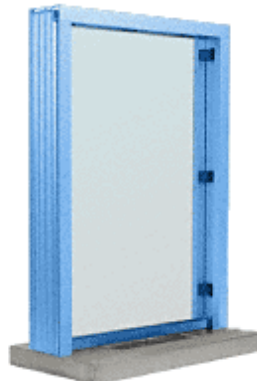

ADVANCED PROTECTION PRODUCTS INC.

Your Protection Specialists

Aluminum Narrow Inset Frame Interior Glazed Exchange Window with 12" Shelf and Deal Tray

- Narrow Inset Style Frame Easily Slides Into Wall Opening
- Surround Sound System Allows Natural Voice Transmission

- Our Aluminum Narrow Inset Frame Interior Glazed Exchange Window has a 12 inch (304.8 millimeter) shelf and accommodates walls of at least four inches (101.6 millimeters) thick.
- Unit easily slides into the wall opening.
- Color: Satin Anodized, Duranodic Bronze, Painted
- Ship Via: No UPS - Common Carrier Only
- Minimum Order: 1 Each
- For us to fabricate this window for you, we need width and height of the intended frame, and for you to select from these options:
- Glazing Material Options:
 - 1/4 Inch (6.4 millimeter) Non-Bullet Resistant Glass
 - 3/4 Inch (19.1 millimeter) Level 1 Bullet Resistant Lexgard
 - 1-5/16 Inch (33.3 millimeter) Level 1 Bullet Resistant Glass
 - 1-1/4 Inch (31.8 millimeter) Level 1 Bullet Resistant Acrylic
 - 1-1/4 Inch (31.8 millimeter) Level 1 Bullet Resistant Acrylic with SAR Coating
 - 1-1/4 Inch (31.8 millimeter) Level 3 Bullet Resistant Lexgard
- Speak-Thru Options: Surround Sound
- Shelf Options:
 - Stainless Steel Shelf with Deal Tray
 - Formica Shelf with Deal Tray

N11W12A, N11W12DU, N11W12P - 12" Shelf	
Frame Size (W x H)	Wall Opening Size (W x H)
24" x 30"	24-1/2" x 30-1/4"
24" x 36"	24-1/2" x 36-1/4"
24" x 42"	24-1/2" x 42-1/4"
30" x 30"	30-1/2" x 30-1/4"
30" x 36"	30-1/2" x 36-1/4"
30" x 42"	30-1/2" x 42-1/4"
36" x 30"	36-1/2" x 30-1/4"
36" x 36"	36-1/2" x 36-1/4"
36" x 42"	36-1/2" x 42-1/4"