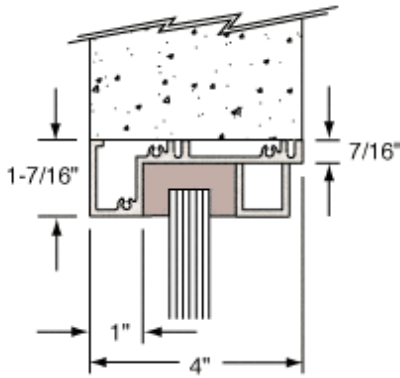

ADVANCED PROTECTION PRODUCTS INC.

Your Protection Specialists

Aluminum Narrow Inset Frame Interior Glazed Exchange Window with 12" Shelf and Deal Tray

- Narrow Inset Style Frame Easily Slides Into Wall Opening
- Surround Sound System Allows Natural Voice Transmission

- Our Aluminum Narrow Inset Frame Interior Glazed Exchange Window has a 12 inch (304.8 millimeter) shelf and accommodates walls of at least four inches (101.6 millimeters) thick.
- Unit easily slides into the wall opening.
- Color: Satin Anodized, Duranodic Bronze, Painted
- Ship Via: No UPS - Common Carrier Only
- Minimum Order: 1 Each
- For us to fabricate this window for you, we need width and height of the intended frame, and for you to select from these options:
- Glazing Material Options:
 - 1/4 Inch (6.4 millimeter) Non-Bullet Resistant Glass
 - 3/4 Inch (19.1 millimeter) Level 1 Bullet Resistant Lexgard
 - 1-5/16 Inch (33.3 millimeter) Level 1 Bullet Resistant Glass
 - 1-1/4 Inch (31.8 millimeter) Level 1 Bullet Resistant Acrylic
 - 1-1/4 Inch (31.8 millimeter) Level 1 Bullet Resistant Acrylic with SAR Coating
 - 1-1/4 Inch (31.8 millimeter) Level 3 Bullet Resistant Lexgard
- Speak-Thru Options: Surround Sound
- Shelf Options:
 - Stainless Steel Shelf with Deal Tray
 - Formica Shelf with Deal Tray

N11W12A, N11W12DU, N11W12P - 12" Shelf	
Frame Size (W x H)	Wall Opening Size (W x H)
24" x 30"	24-1/2" x 30-1/4"
24" x 36"	24-1/2" x 36-1/4"
24" x 42"	24-1/2" x 42-1/4"
30" x 30"	30-1/2" x 30-1/4"
30" x 36"	30-1/2" x 36-1/4"
30" x 42"	30-1/2" x 42-1/4"
36" x 30"	36-1/2" x 30-1/4"
36" x 36"	36-1/2" x 36-1/4"
36" x 42"	36-1/2" x 42-1/4"