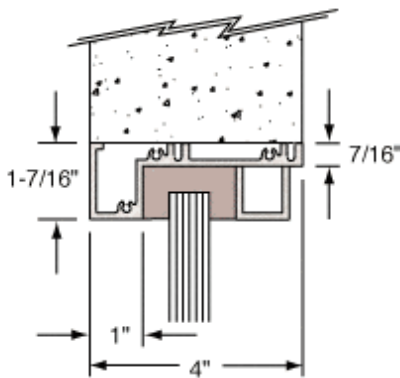

ADVANCED PROTECTION PRODUCTS INC.

Your Protection Specialists

Aluminum Narrow Inset Frame Interior Glazed Exchange Window with 12" Shelf and Deal Tray

- Narrow Inset Style Frame Easily Slides Into Wall Opening
- Surround Sound System Allows Natural Voice Transmission

- Our Aluminum Narrow Inset Frame Interior Glazed Exchange Window has a 12 inch (304.8 millimeter) shelf and accommodates walls of at least four inches (101.6 millimeters) thick.
- Unit easily slides into the wall opening.
- Color: Satin Anodized, Duranodic Bronze, Painted
- Ship Via: No UPS - Common Carrier Only
- Minimum Order: 1 Each
- For us to fabricate this window for you, we need width and height of the intended frame, and for you to select from these options:
- Glazing Material Options:
 - 1/4 Inch (6.4 millimeter) Non-Bullet Resistant Glass
 - 3/4 Inch (19.1 millimeter) Level 1 Bullet Resistant Lexgard
 - 1-5/16 Inch (33.3 millimeter) Level 1 Bullet Resistant Glass
 - 1-1/4 Inch (31.8 millimeter) Level 1 Bullet Resistant Acrylic
 - 1-1/4 Inch (31.8 millimeter) Level 1 Bullet Resistant Acrylic with SAR Coating
 - 1-1/4 Inch (31.8 millimeter) Level 3 Bullet Resistant Lexgard
- Speak-Thru Options: Surround Sound
- Shelf Options:
 - Stainless Steel Shelf with Deal Tray
 - Formica Shelf with Deal Tray

N11W12A, N11W12DU, N11W12P - 12" Shelf	
Frame Size (W x H)	Wall Opening Size (W x H)
24" x 30"	24-1/2" x 30-1/4"
24" x 36"	24-1/2" x 36-1/4"
24" x 42"	24-1/2" x 42-1/4"
30" x 30"	30-1/2" x 30-1/4"
30" x 36"	30-1/2" x 36-1/4"
30" x 42"	30-1/2" x 42-1/4"
36" x 30"	36-1/2" x 30-1/4"
36" x 36"	36-1/2" x 36-1/4"
36" x 42"	36-1/2" x 42-1/4"