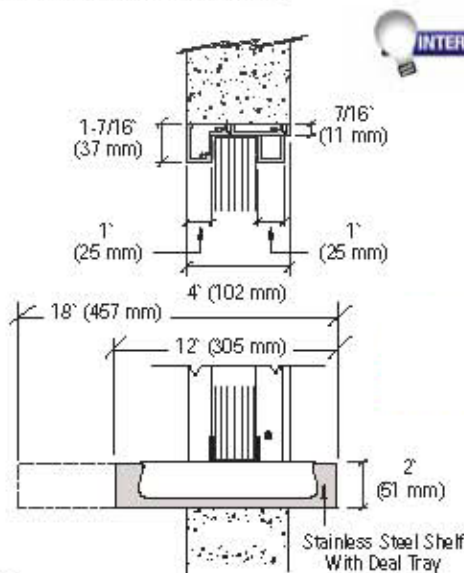

BULLET RESISTANT WINDOWS

Narrow Inset Frame Windows - Aluminum

Exterior Glazed Exchange Window

- **Narrow Inset Frame With Stainless Steel Shelf and Built-in Non-Ricochet Bullet Resistant Deal Tray**

Exterior Glazed Narrow Inset Frame Windows have a Stainless Steel Shelf with Non-Ricochet Bullet Resistant Deal Tray for passing currency, credit cards, tickets, and small articles. The extruded aluminum frame is designed for installation into walls at least 4" (102 mm) thick. The Shelf is available in depths of 12" (305 mm) or 18" (457 mm). Added depth of the 18" (457 mm) Shelf provides a convenient writing surface on the customer's side. The installer mounts the Frame and Shelf, then permanently seals the glazing material with the provided glazing tape.

Shown With Optional Cat. No. N886 Speak-Thru and 12" (305 mm) Shelf

NARROW INSET ALUMINUM FRAME WINDOW WITH 12" (305 MM) SHELF

CAT. NO.	FINISH	OVERALL SIZE (W X H)
N1EW12A	Satin Anodized	Customer to Specify
N1EW12DU	Duranodic Bronze	Customer to Specify
N1EW12P	Custom Painted	Customer to Specify

NARROW INSET ALUMINUM FRAME WINDOW WITH 18" (457 MM) SHELF

CAT. NO.	FINISH	OVERALL SIZE (W X H)
N1EW18A	Satin Anodized	Customer to Specify
N1EW18DU	Duranodic Bronze	Customer to Specify
N1EW18P	Custom Painted	Customer to Specify

Minimum order: 1 each.

SPECIFICATIONS:

Materials: Glazing - 1/4" (6 mm) Glass; 1-5/16" (39 mm) Level 1 Glass; 1-1/4" (32 mm) Level 1 Acrylic; 3/4" Level 1 Lexgard (19 mm); 1-5/8" (41 mm) Level 2 Glass; 1" (25 mm) Level 2 Lexgard; 1-7/8" (48 mm) Level 3 Glass; 1-1/4" (32 mm) Level 3 Lexgard; Shelf - Stainless Steel