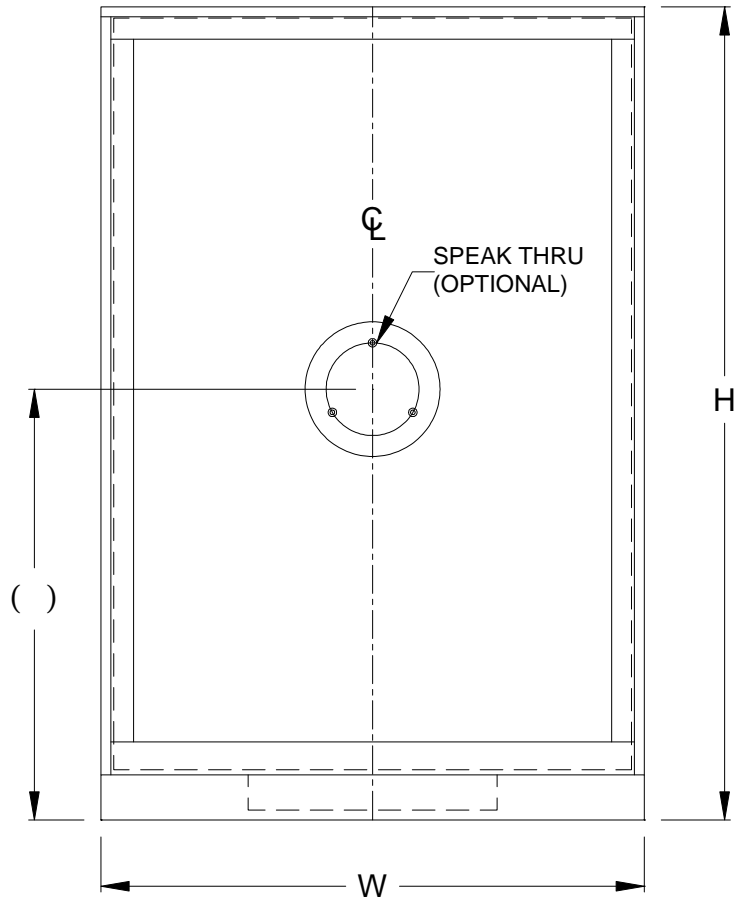

EXTERIOR NARROW INSET WINDOW WITH SHELF AND DEAL TRAY P/N N1EW12_ OR N1EW18_

VERTICAL SECTION

CLERK'S SIDE VIEW

STAINLESS STEEL SHELF WITH
DEAL TRAY (OPTIONAL) 18" DEEP

STAINLESS STEEL SHELF WITH
DEAL TRAY (OPTIONAL) 12" DEEP

HORIZONTAL SECTION