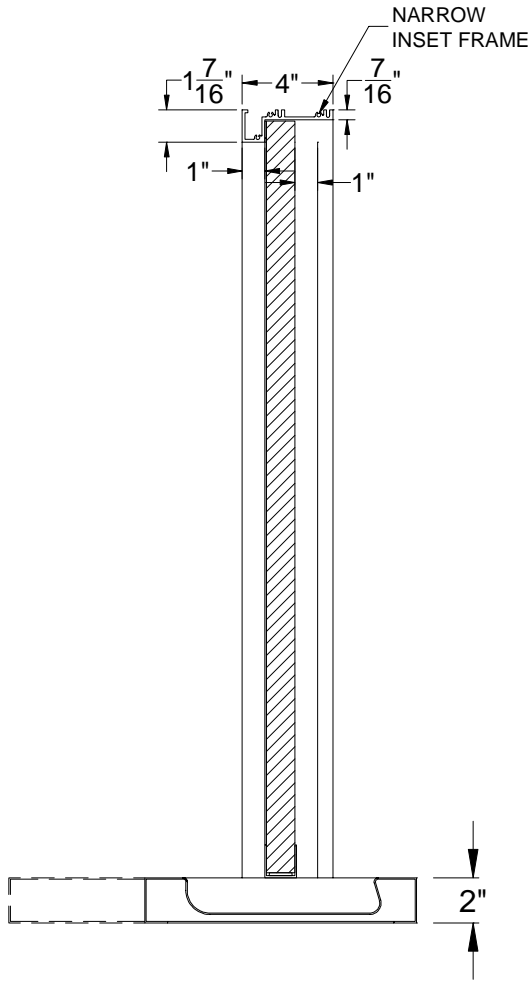

EXTERIOR NARROW INSET WINDOW WITH SHELF AND DEAL TRAY P/N N1EW12_ OR N1EW18_

VERTICAL SECTION

CLERK'S SIDE VIEW

STAINLESS STEEL SHELF WITH
DEAL TRAY (OPTIONAL) 18" DEEP

STAINLESS STEEL SHELF WITH
DEAL TRAY (OPTIONAL) 12" DEEP

HORIZONTAL SECTION