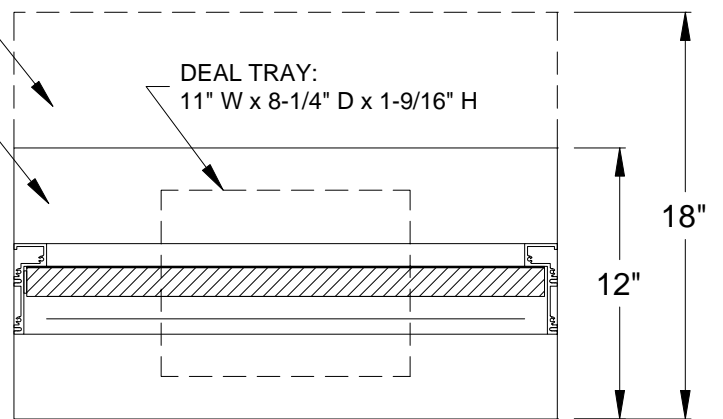

EXTERIOR NARROW INSET WINDOW WITH SHELF AND DEAL TRAY P/N N1EW12_ OR N1EW18_

VERTICAL SECTION

CLERK'S SIDE VIEW

STAINLESS STEEL SHELF WITH
DEAL TRAY (OPTIONAL) 18" DEEP

STAINLESS STEEL SHELF WITH
DEAL TRAY (OPTIONAL) 12" DEEP

HORIZONTAL SECTION