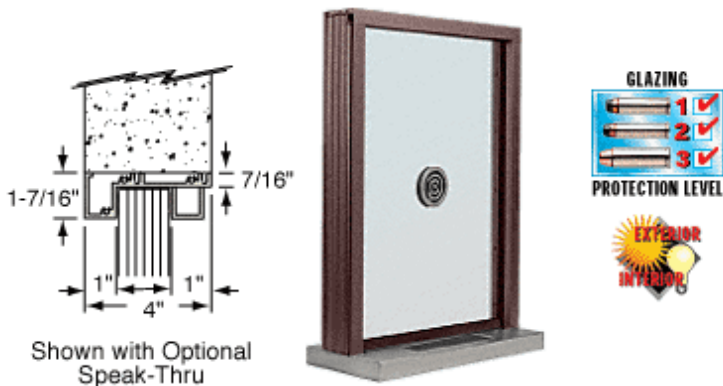

ADVANCED PROTECTION PRODUCTS INC.

Your Protection Specialists

Aluminum Narrow Inset Frame Exterior Glazed Exchange Window with 12" Shelf and Deal Tray

- Narrow Inset Style Frame Easily Slides Into Wall Opening

- Our Aluminum Narrow Inset Frame Exterior Glazed Exchange Window has a 12 inch (304.8 millimeter) shelf and accommodates walls of at least four inches (101.6 millimeters) thick.
- Unit easily slides into the wall opening.
- Color: Satin Anodized, Duranodic Bronze, Painted
- Ship Via: No UPS - Common Carrier Only
- Minimum Order: 1 Each
- For us to fabricate this window for you, we need width and height of the intended frame, and for you to select from these options:
- Glazing Material Options:
 - 1/4 Inch (6.4 millimeter) Non-Bullet Resistant Glass
 - 3/4 Inch (19.1 millimeter) Level 1 Bullet Resistant Lexgard
 - 1-5/16 Inch (33.3 millimeter) Level 1 Bullet Resistant Glass
 - 1-1/4 Inch (31.8 millimeter) Level 1 Bullet Resistant Acrylic
 - 1-1/4 Inch (31.8 millimeter) Level 1 Bullet Resistant Acrylic with SAR Coating
 - 1-5/8 Inch (41.3 millimeter) Level 2 Bullet Resistant Glass
 - 1-1/4 Inch (31.8 millimeter) Level 3 Bullet Resistant Lexgard
 - 1-7/8 Inch (47.6 millimeter) Level 3 Bullet Resistant Glass
- Speak-Thru Options: Bullet Resistant and Non-Bullet Resistant Models Available
- Shelf Options:
 - Stainless Steel Shelf with Deal Tray
 - Formica Shelf with Deal Tray

N1EW12A, N1EW12DU, N1EW12P - 12" Shelf	
Frame Size (W x H)	Wall Opening Size (W x H)
24" x 30"	24-1/2" x 30-1/4"
24" x 36"	24-1/2" x 36-1/4"
24" x 42"	24-1/2" x 42-1/4"
30" x 30"	30-1/2" x 30-1/4"
30" x 36"	30-1/2" x 36-1/4"
30" x 42"	30-1/2" x 42-1/4"
36" x 30"	36-1/2" x 30-1/4"
36" x 36"	36-1/2" x 36-1/4"
36" x 42"	36-1/2" x 42-1/4"
48" x 36"	48-1/2" x 36-1/4"
48" x 42"	48-1/2" x 42-1/4"
60" x 36"	60-1/2" x 36-1/4"
60" x 42"	60-1/2" x 42-1/4"
72" x 36"	72-1/2" x 36-1/4"
72" x 42"	72-1/2" x 42-1/4"