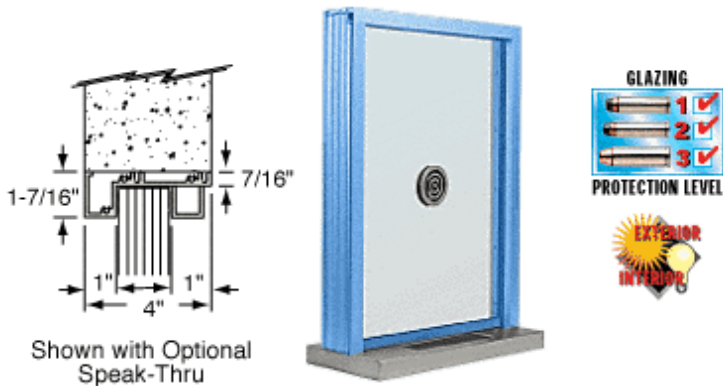

ADVANCED PROTECTION PRODUCTS INC.

Your Protection Specialists

Aluminum Narrow Inset Frame Exterior Glazed Exchange Window with 12" Shelf and Deal Tray

- Narrow Inset Style Frame Easily Slides Into Wall Opening

- Our Aluminum Narrow Inset Frame Exterior Glazed Exchange Window has a 12 inch (304.8 millimeter) shelf and accommodates walls of at least four inches (101.6 millimeters) thick.
- Unit easily slides into the wall opening.
- Color: Satin Anodized, Duranodic Bronze, Painted
- Ship Via: No UPS - Common Carrier Only
- Minimum Order: 1 Each
- For us to fabricate this window for you, we need width and height of the intended frame, and for you to select from these options:
- Glazing Material Options:
 - 1/4 Inch (6.4 millimeter) Non-Bullet Resistant Glass
 - 3/4 Inch (19.1 millimeter) Level 1 Bullet Resistant Lexgard
 - 1-5/16 Inch (33.3 millimeter) Level 1 Bullet Resistant Glass
 - 1-1/4 Inch (31.8 millimeter) Level 1 Bullet Resistant Acrylic
 - 1-1/4 Inch (31.8 millimeter) Level 1 Bullet Resistant Acrylic with SAR Coating
 - 1-5/8 Inch (41.3 millimeter) Level 2 Bullet Resistant Glass
 - 1-1/4 Inch (31.8 millimeter) Level 3 Bullet Resistant Lexgard
 - 1-7/8 Inch (47.6 millimeter) Level 3 Bullet Resistant Glass
- Speak-Thru Options: Bullet Resistant and Non-Bullet Resistant Models Available
- Shelf Options:
 - Stainless Steel Shelf with Deal Tray
 - Formica Shelf with Deal Tray

N1EW12A, N1EW12DU, N1EW12P - 12" Shelf	
Frame Size (W x H)	Wall Opening Size (W x H)
24" x 30"	24-1/2" x 30-1/4"
24" x 36"	24-1/2" x 36-1/4"
24" x 42"	24-1/2" x 42-1/4"
30" x 30"	30-1/2" x 30-1/4"
30" x 36"	30-1/2" x 36-1/4"
30" x 42"	30-1/2" x 42-1/4"
36" x 30"	36-1/2" x 30-1/4"
36" x 36"	36-1/2" x 36-1/4"
36" x 42"	36-1/2" x 42-1/4"
48" x 36"	48-1/2" x 36-1/4"
48" x 42"	48-1/2" x 42-1/4"
60" x 36"	60-1/2" x 36-1/4"
60" x 42"	60-1/2" x 42-1/4"
72" x 36"	72-1/2" x 36-1/4"
72" x 42"	72-1/2" x 42-1/4"