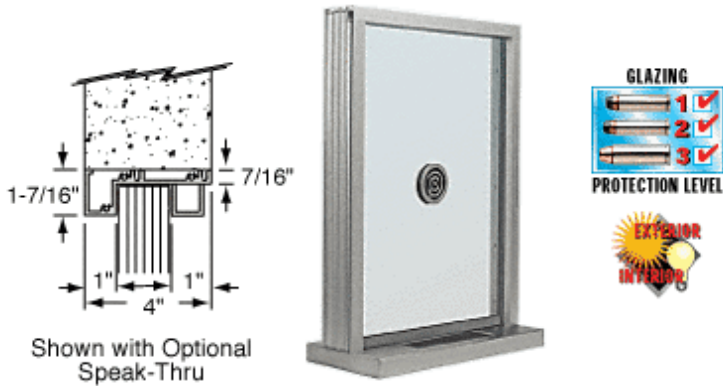

ADVANCED PROTECTION PRODUCTS INC.

Your Protection Specialists

Aluminum Narrow Inset Frame Exterior Glazed Exchange Window with 12" Shelf and Deal Tray

- Narrow Inset Style Frame Easily Slides Into Wall Opening

- Our Aluminum Narrow Inset Frame Exterior Glazed Exchange Window has a 12 inch (304.8 millimeter) shelf and accommodates walls of at least four inches (101.6 millimeters) thick.
- Unit easily slides into the wall opening.
- Color: Satin Anodized, Duranodic Bronze, Painted
- Ship Via: No UPS - Common Carrier Only
- Minimum Order: 1 Each
- For us to fabricate this window for you, we need width and height of the intended frame, and for you to select from these options:
- Glazing Material Options:
 - 1/4 Inch (6.4 millimeter) Non-Bullet Resistant Glass
 - 3/4 Inch (19.1 millimeter) Level 1 Bullet Resistant Lexgard
 - 1-5/16 Inch (33.3 millimeter) Level 1 Bullet Resistant Glass
 - 1-1/4 Inch (31.8 millimeter) Level 1 Bullet Resistant Acrylic
 - 1-1/4 Inch (31.8 millimeter) Level 1 Bullet Resistant Acrylic with SAR Coating
 - 1-5/8 Inch (41.3 millimeter) Level 2 Bullet Resistant Glass
 - 1-1/4 Inch (31.8 millimeter) Level 3 Bullet Resistant Lexgard
 - 1-7/8 Inch (47.6 millimeter) Level 3 Bullet Resistant Glass
- Speak-Thru Options: Bullet Resistant and Non-Bullet Resistant Models Available
- Shelf Options:
 - Stainless Steel Shelf with Deal Tray
 - Formica Shelf with Deal Tray

N1EW12A, N1EW12DU, N1EW12P - 12" Shelf	
Frame Size (W x H)	Wall Opening Size (W x H)
24" x 30"	24-1/2" x 30-1/4"
24" x 36"	24-1/2" x 36-1/4"
24" x 42"	24-1/2" x 42-1/4"
30" x 30"	30-1/2" x 30-1/4"
30" x 36"	30-1/2" x 36-1/4"
30" x 42"	30-1/2" x 42-1/4"
36" x 30"	36-1/2" x 30-1/4"
36" x 36"	36-1/2" x 36-1/4"
36" x 42"	36-1/2" x 42-1/4"
48" x 36"	48-1/2" x 36-1/4"
48" x 42"	48-1/2" x 42-1/4"
60" x 36"	60-1/2" x 36-1/4"
60" x 42"	60-1/2" x 42-1/4"
72" x 36"	72-1/2" x 36-1/4"
72" x 42"	72-1/2" x 42-1/4"