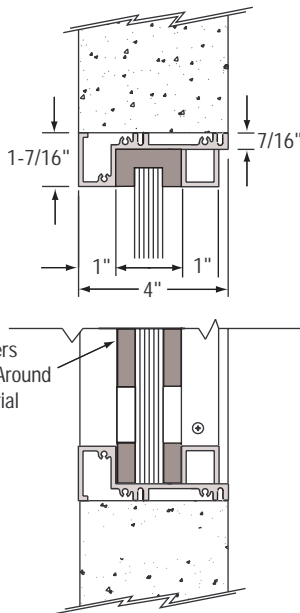

Interior Glazed Exchange Window

- **Narrow Inset Frame Vision Window with Surround Sound System to Allow Natural Voice Transmission**

Narrow Inset Frame Vision Windows with Surround Sound allow natural voice transmission without an installed speak-thru device. Frame is designed for walls at least 4" thick. They are not weathertight, and are recommended for installation only in interior applications. The frame is uniform on four sides. Securing the frame to the wall requires the removal and installation of the glazing material and spacer blocks. Vision Windows are typically installed above built in Exchange Drawers, or as sidelites in Multi-Lite Exchange Window units. Common sizes are shown below, alternate sizes are available.

SERIES: N1V1A, N1V1DU, N1V1P

OVERALL SIZE (W x H)	WALL OPENING SIZE (W x H)
24" x 36"	24-1/2" x 36-1/4"
30" x 36"	30-1/2" x 36-1/4"
30" x 42"	30-1/2" x 42-1/4"
36" x 36"	36-1/2" x 36-1/4"
36" x 42"	36-1/2" x 42-1/4"

Rubber Spacers
Allow Sound Around
Glazing Material

SPECIFICATIONS:

Materials: Frame - .125" Thick Extruded 6063-T5 Aluminum Alloy;
Glazing - 1/4" Glass; 1-5/16" Level 1 Glass; 1-1/4" Level 1 Acrylic;
3/4" Level 1 Lexgard; 1-1/4" Level 3 Lexgard