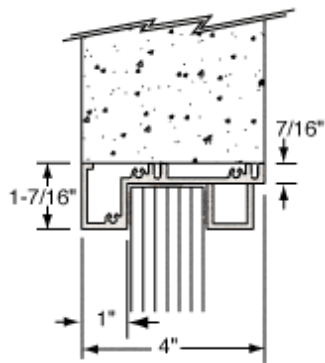

ADVANCED PROTECTION PRODUCTS INC.

Your Protection Specialists

Aluminum Narrow Inset Frame Exterior Glazed Vision Window

- Narrow Inset Style Frame Easily Slides Into Wall Opening

- Our Aluminum Narrow Inset Frame Exterior Glazed Vision Window accommodates walls of at least four inches (101.6 millimeters) thick.
- Unit easily slides into the wall opening.
- Color: Satin Anodized, Duranodic Bronze, Painted
- Ship Via: No UPS - Common Carrier Only
- Minimum Order: 1 Each
- For us to fabricate this window for you, we need width and height of the intended frame, and for you to select from these options:
- Glazing Material Options:
 - 1/4 Inch (6.4 millimeter) Non-Bullet Resistant Glass
 - 3/4 Inch (19.1 millimeter) Level 1 Bullet Resistant Lexgard
 - 1-5/16 Inch (33.3 millimeter) Level 1 Bullet Resistant Glass
 - 1-1/4 Inch (31.8 millimeter) Level 1 Bullet Resistant Acrylic
 - 1-1/4 Inch (31.8 millimeter) Level 1 Bullet Resistant Acrylic with SAR Coating
 - 1-5/8 Inch (41.3 millimeter) Level 2 Bullet Resistant Glass
 - 1-1/4 Inch (31.8 millimeter) Level 3 Bullet Resistant Lexgard
 - 1-7/8 Inch (47.6 millimeter) Level 3 Bullet Resistant Glass
- Speak-Thru Options: Bullet Resistant and Non-Bullet Resistant Models Available

N1VEA, N1VEDU, N1VEP	
Overall Size (W x H)	Wall Opening Size (W x H)
24" x 36"	24-1/2" x 36-1/4"
30" x 36"	30-1/2" x 36-1/4"
36" x 36"	36-1/2" x 36-1/4"
48" x 36"	48-1/2" x 36-1/4"
60" x 36"	60-1/2" x 36-1/4"
72" x 36"	72-1/2" x 36-1/4"
30" x 42"	30-1/2" x 42-1/4"
36" x 42"	36-1/2" x 42-1/4"
48" x 42"	48-1/2" x 42-1/4"
60" x 42"	60-1/2" x 42-1/4"
72" x 42"	72-1/2" x 42-1/4"