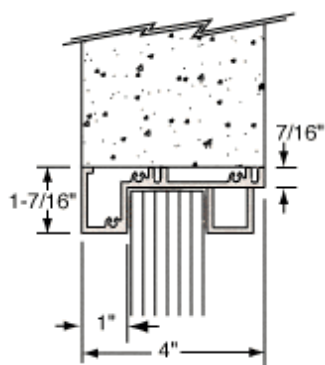

ADVANCED PROTECTION PRODUCTS INC.

Your Protection Specialists

Aluminum Narrow Inset Frame Exterior Glazed Vision Window

- Narrow Inset Style Frame Easily Slides Into Wall Opening

- Our Aluminum Narrow Inset Frame Exterior Glazed Vision Window accommodates walls of at least four inches (101.6 millimeters) thick.
- Unit easily slides into the wall opening.
- Color: Satin Anodized, Duranodic Bronze, Painted
- Ship Via: No UPS - Common Carrier Only
- Minimum Order: 1 Each
- For us to fabricate this window for you, we need width and height of the intended frame, and for you to select from these options:
- Glazing Material Options:
 - 1/4 Inch (6.4 millimeter) Non-Bullet Resistant Glass
 - 3/4 Inch (19.1 millimeter) Level 1 Bullet Resistant Lexgard
 - 1-5/16 Inch (33.3 millimeter) Level 1 Bullet Resistant Glass
 - 1-1/4 Inch (31.8 millimeter) Level 1 Bullet Resistant Acrylic
 - 1-1/4 Inch (31.8 millimeter) Level 1 Bullet Resistant Acrylic with SAR Coating
 - 1-5/8 Inch (41.3 millimeter) Level 2 Bullet Resistant Glass
 - 1-1/4 Inch (31.8 millimeter) Level 3 Bullet Resistant Lexgard
 - 1-7/8 Inch (47.6 millimeter) Level 3 Bullet Resistant Glass
- Speak-Thru Options: Bullet Resistant and Non-Bullet Resistant Models Available

N1VEA, N1VEDU, N1VEP	
Overall Size (W x H)	Wall Opening Size (W x H)
24" x 36"	24-1/2" x 36-1/4"
30" x 36"	30-1/2" x 36-1/4"
36" x 36"	36-1/2" x 36-1/4"
48" x 36"	48-1/2" x 36-1/4"
60" x 36"	60-1/2" x 36-1/4"
72" x 36"	72-1/2" x 36-1/4"
30" x 42"	30-1/2" x 42-1/4"
36" x 42"	36-1/2" x 42-1/4"
48" x 42"	48-1/2" x 42-1/4"
60" x 42"	60-1/2" x 42-1/4"
72" x 42"	72-1/2" x 42-1/4"