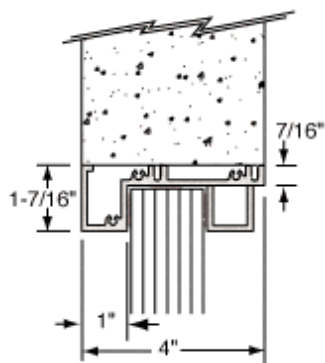

ADVANCED PROTECTION PRODUCTS INC.

Your Protection Specialists

Aluminum Narrow Inset Frame Exterior Glazed Vision Window

- Narrow Inset Style Frame Easily Slides Into Wall Opening

- Our Aluminum Narrow Inset Frame Exterior Glazed Vision Window accommodates walls of at least four inches (101.6 millimeters) thick.
- Unit easily slides into the wall opening.
- Color: Satin Anodized, Duranodic Bronze, Painted
- Ship Via: No UPS - Common Carrier Only
- Minimum Order: 1 Each
- For us to fabricate this window for you, we need width and height of the intended frame, and for you to select from these options:
- Glazing Material Options:
 - 1/4 Inch (6.4 millimeter) Non-Bullet Resistant Glass
 - 3/4 Inch (19.1 millimeter) Level 1 Bullet Resistant Lexgard
 - 1-5/16 Inch (33.3 millimeter) Level 1 Bullet Resistant Glass
 - 1-1/4 Inch (31.8 millimeter) Level 1 Bullet Resistant Acrylic
 - 1-1/4 Inch (31.8 millimeter) Level 1 Bullet Resistant Acrylic with SAR Coating
 - 1-5/8 Inch (41.3 millimeter) Level 2 Bullet Resistant Glass
 - 1-1/4 Inch (31.8 millimeter) Level 3 Bullet Resistant Lexgard
 - 1-7/8 Inch (47.6 millimeter) Level 3 Bullet Resistant Glass
- Speak-Thru Options: Bullet Resistant and Non-Bullet Resistant Models Available

N1VEA, N1VEDU, N1VEP	
Overall Size (W x H)	Wall Opening Size (W x H)
24" x 36"	24-1/2" x 36-1/4"
30" x 36"	30-1/2" x 36-1/4"
36" x 36"	36-1/2" x 36-1/4"
48" x 36"	48-1/2" x 36-1/4"
60" x 36"	60-1/2" x 36-1/4"
72" x 36"	72-1/2" x 36-1/4"
30" x 42"	30-1/2" x 42-1/4"
36" x 42"	36-1/2" x 42-1/4"
48" x 42"	48-1/2" x 42-1/4"
60" x 42"	60-1/2" x 42-1/4"
72" x 42"	72-1/2" x 42-1/4"