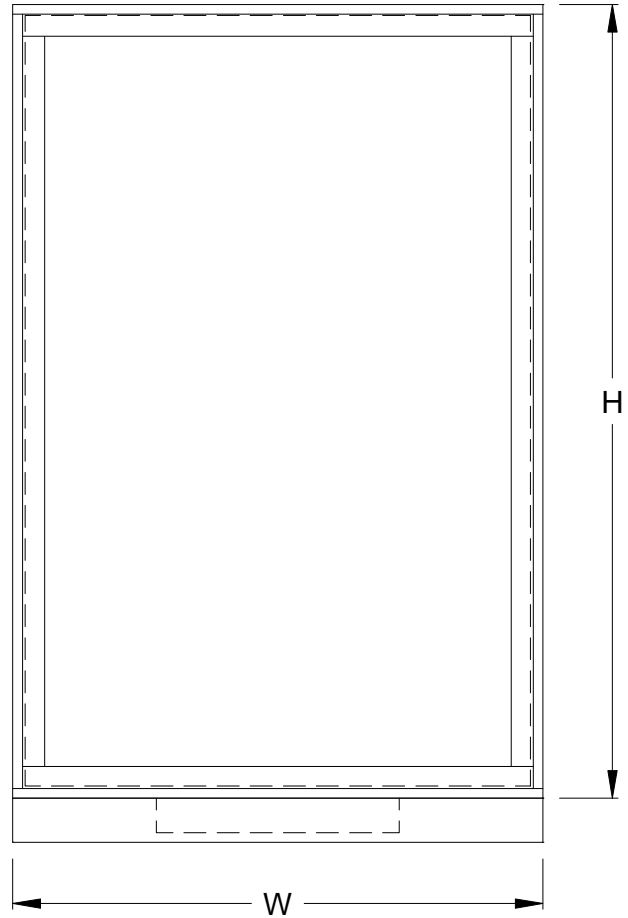

EXTERIOR STANDARD INSET WINDOW WITH SHELF AND DEAL TRAY P/N S1EW12 OR S1EW18

VERTICAL SECTION

CLERK'S SIDE VIEW

STAINLESS STEEL SHELF WITH
DEAL TRAY (OPTIONAL) 18" DEEP

STAINLESS STEEL SHELF WITH
DEAL TRAY (OPTIONAL) 12" DEEP

DEAL TRAY:
11" W x 8-1/4" D x 1-9/16" H

HORIZONTAL SECTION