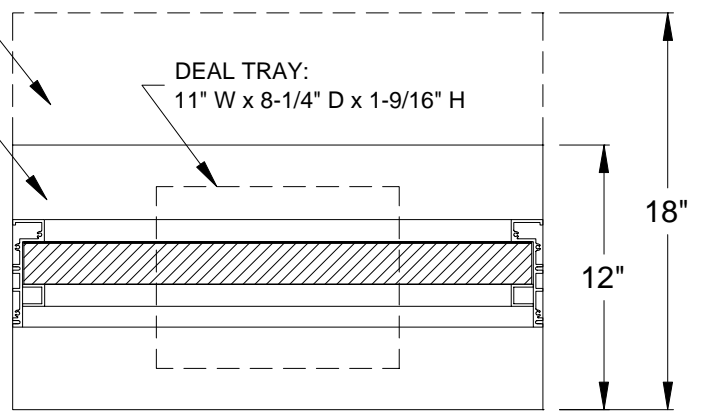

EXTERIOR STANDARD INSET WINDOW WITH SHELF AND DEAL TRAY P/N S1EW12 OR S1EW18

VERTICAL SECTION

CLERK'S SIDE VIEW

STAINLESS STEEL SHELF WITH
DEAL TRAY (OPTIONAL) 18" DEEP

STAINLESS STEEL SHELF WITH
DEAL TRAY (OPTIONAL) 12" DEEP

DEAL TRAY:
11" W x 8-1/4" D x 1-9/16" H

HORIZONTAL SECTION