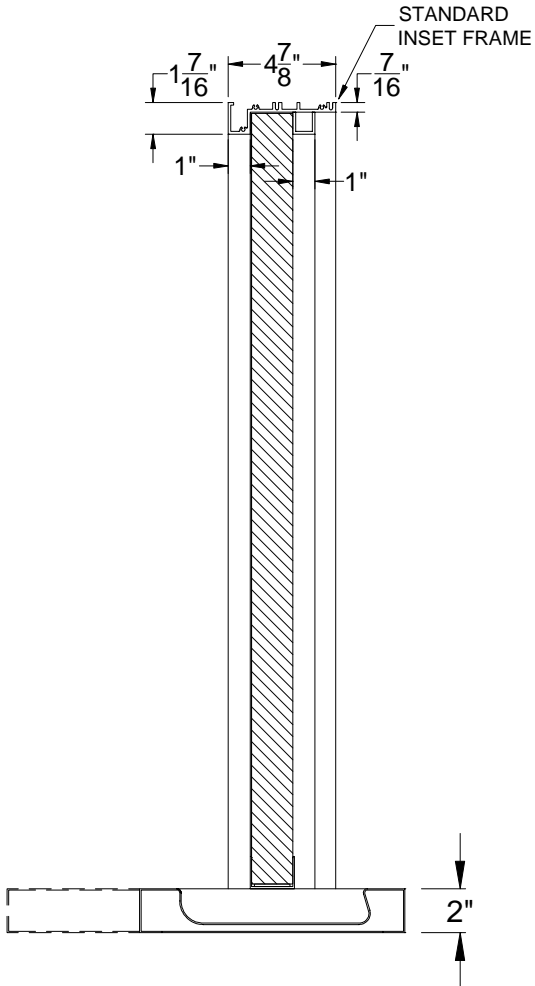

EXTERIOR STANDARD INSET WINDOW WITH SHELF AND DEAL TRAY P/N S1EW12 OR S1EW18

VERTICAL SECTION

CLERK'S SIDE VIEW

STAINLESS STEEL SHELF WITH
DEAL TRAY (OPTIONAL) 18" DEEP

STAINLESS STEEL SHELF WITH
DEAL TRAY (OPTIONAL) 12" DEEP

DEAL TRAY:
11" W x 8-1/4" D x 1-9/16" H

HORIZONTAL SECTION