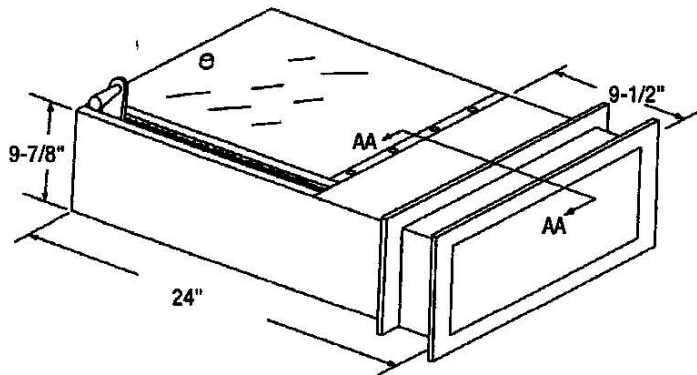

Installation Instructions

Cat. No. TD1724TW Thru-Wall Transaction Drawer

CONTENTS:

- 1 Assembled Deal Tray
- 1 Instruction Sheet

NOTE: From the front edge of the wall to the back edge of the stainless steel top shelf is 9-1/2". No wall over 9-1/2" wide can be used as it would interfere with raising the Lexan Lid.

SECTION-AA

TYPICAL INSTALLATION - THRU WALL APPLICATION

(See Following Pages For Installation Instructions)