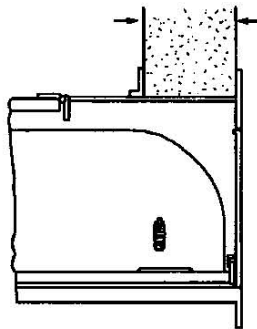

Installation Instructions

Cat. No. TD1724TW Thru-Wall Transaction Drawer

CONTENTS:

- 1 Assembled Deal Tray
- 1 Instruction Sheet

NOTE: From the front edge of the wall to the back edge of the stainless steel top shelf is 9-1/2". No wall over 9-1/2" wide can be used as it would interfere with raising the Lexan Lid.

SECTION-AA

TYPICAL INSTALLATION - THRU WALL APPLICATION

(See Following Pages For Installation Instructions)