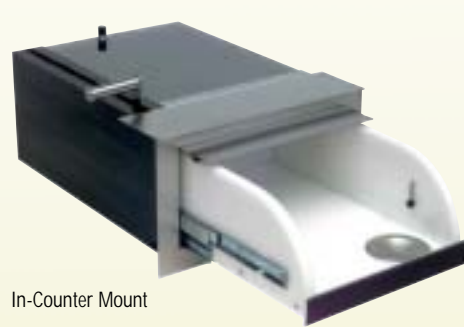

# Oversized Transaction Drawer

**NEW**

PROTECTION LEVEL

- Popular Thru-Wall and In-Counter Models
- Level 1 Bullet Resistant Protection

Offering the same features as our Large Capacity Transaction Drawer, we have designed an even larger Transaction Drawer to allow the passing of larger items and appropriately name it our Oversized Transaction Drawer.

Available as a counter-mount or a thru-wall installation, this drawer fits a variety of applications including banks, convenience stores, fast food restaurants, pharmacies and more. Push button latch keeps drawer lid locked when closed. Inside measurements of drawer are 12-7/8" wide x 23-3/4" deep x 11" high.

In-Counter Mount

Side View

Top View

Thru-Wall Mount

Side View

Top View

## SPECIFICATIONS:

**Materials:** Stainless Steel; Lexan; Bullet Resistant Plastic  
**Finish:** Brushed Stainless Steel (Face Plate Only)  
**Instructions Included**  
**Counter or Wall Fabrication Required**