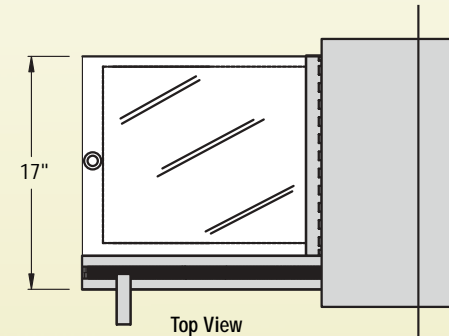

Available as a counter-mount or a thru-wall installation, this drawer fits a variety of applications including banks, convenience stores, fast food restaurants, pharmacies and more. Push button latch keeps drawer lid locked when closed. Inside measurements of drawer are 12-7/8" wide x 23-3/4" deep x 11" high.

In-Counter Mount

Side View

Top View

Thru-Wall Mount

Side View

Top View

## SPECIFICATIONS:

**Materials:** Stainless Steel; Lexan; Bullet Resistant Plastic  
**Finish:** Brushed Stainless Steel (Face Plate Only)  
**Instructions Included**  
**Counter or Wall Fabrication Required**

| CAT. NO. | STYLE     | MOUNTING TYPE | WIDTH | DEPTH | HEIGHT  |
|----------|-----------|---------------|-------|-------|---------|
| TD1727   | Oversized | In-Counter    | 17"   | 27"   | 14-5/8" |
| TD1727TW | Oversized | Thru-Wall     | 17"   | 27"   | 14-5/8" |