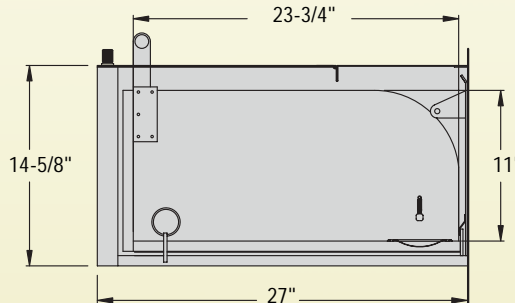

Available as a counter-mount or a thru-wall installation, this drawer fits a variety of applications including banks, convenience stores, fast food restaurants, pharmacies and more. Push button latch keeps drawer lid locked when closed. Inside measurements of drawer are 12-7/8" wide x 23-3/4" deep x 11" high.

In-Counter Mount

Side View

Top View

Thru-Wall Mount

Side View

Top View

| CAT. NO. | STYLE     | MOUNTING TYPE | WIDTH | DEPTH | HEIGHT  |
|----------|-----------|---------------|-------|-------|---------|
| TD1727   | Oversized | In-Counter    | 17"   | 27"   | 14-5/8" |
| TD1727TW | Oversized | Thru-Wall     | 17"   | 27"   | 14-5/8" |