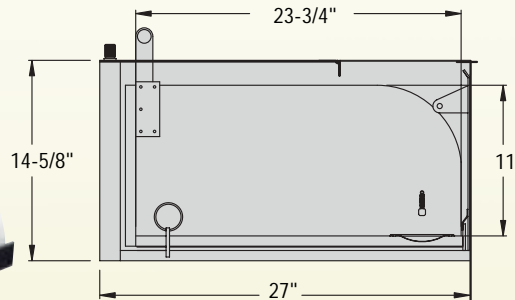

# Oversized Transaction Drawer

**NEW**

PROTECTION LEVEL

- Popular Thru-Wall and In-Counter Models
- Level 1 Bullet Resistant Protection

Offering the same features as our Large Capacity Transaction Drawer, we have designed an even larger Transaction Drawer to allow the passing of larger items and appropriately name it our Oversized Transaction Drawer.

Available as a counter-mount or a thru-wall installation, this drawer fits a variety of applications including banks, convenience stores, fast food restaurants, pharmacies and more. Push button latch keeps drawer lid locked when closed. Inside measurements of drawer are 12-7/8" wide x 23-3/4" deep x 11" high.

In-Counter Mount

Side View

Top View

Thru-Wall Mount

Side View

Top View

| CAT. NO. | STYLE     | MOUNTING TYPE | WIDTH | DEPTH | HEIGHT  |
|----------|-----------|---------------|-------|-------|---------|
| TD1727   | Oversized | In-Counter    | 17"   | 27"   | 14-5/8" |
| TD1727TW | Oversized | Thru-Wall     | 17"   | 27"   | 14-5/8" |