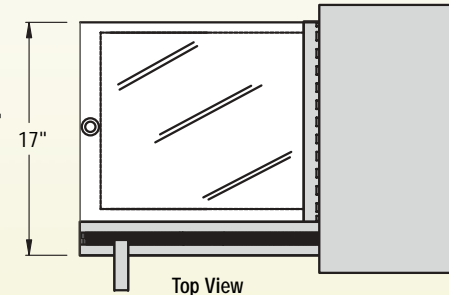

# Oversized Transaction Drawer

**NEW**

PROTECTION LEVEL

- Popular Thru-Wall and In-Counter Models
- Level 1 Bullet Resistant Protection

Offering the same features as our Large Capacity Transaction Drawer, we have designed an even larger Transaction Drawer to allow the passing of larger items and appropriately name it our Oversized Transaction Drawer.

Available as a counter-mount or a thru-wall installation, this drawer fits a variety of applications including banks, convenience stores, fast food restaurants, pharmacies and more. Push button latch keeps drawer lid locked when closed. Inside measurements of drawer are 12-7/8" wide x 23-3/4" deep x 11" high.

In-Counter Mount

Side View

Top View

Thru-Wall Mount

Side View

Top View

| CAT. NO. | STYLE     | MOUNTING TYPE | WIDTH | DEPTH | HEIGHT  |
|----------|-----------|---------------|-------|-------|---------|
| TD1727   | Oversized | In-Counter    | 17"   | 27"   | 14-5/8" |
| TD1727TW | Oversized | Thru-Wall     | 17"   | 27"   | 14-5/8" |