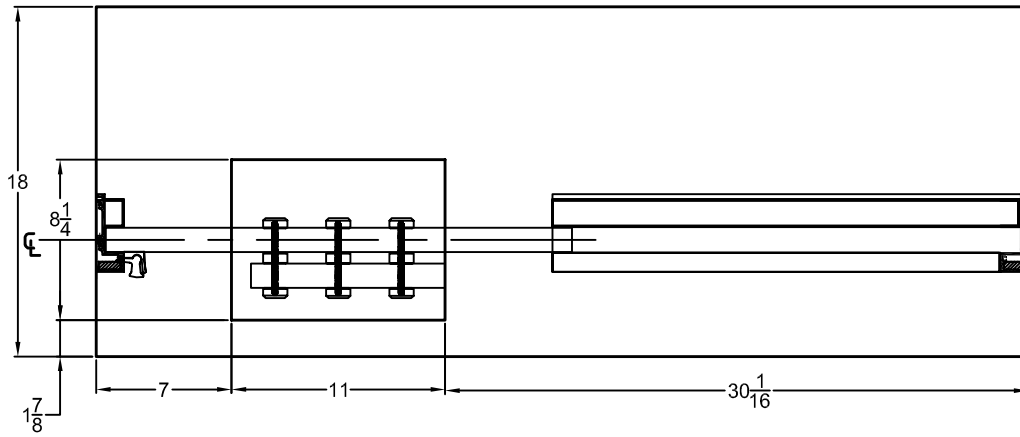

SBRWA3 SAT.LEV.3 SLDG.BULLET RES.WNDW

1 1/4" LEXGARD LEV.3
18" SSS DEAL TRAY
REINFORCE TO LEV.3

CLERK SIDE VIEW
"XO" CONFIGURATION SHOWN