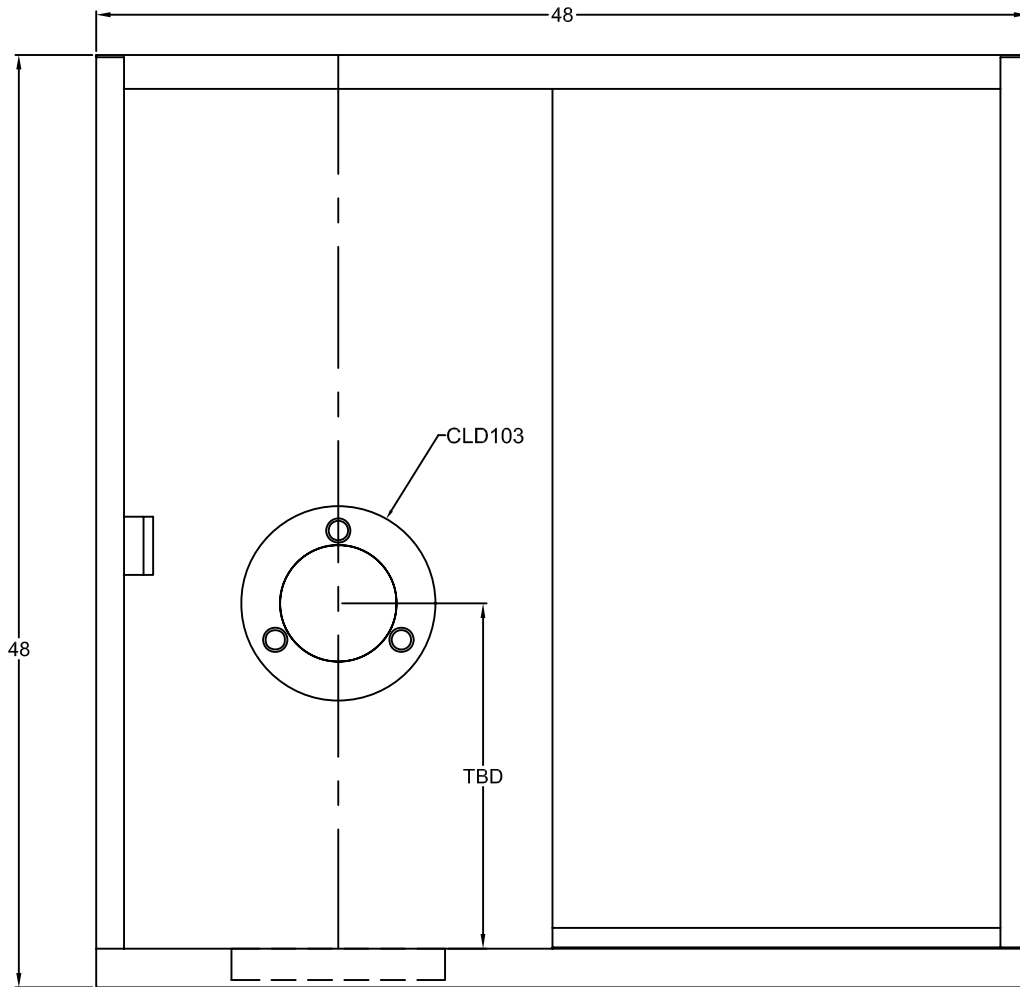

SBRWA3 SAT.LEV.3 SLDG.BULLET RES.WNDW

1 1/4" LEXGARD LEV.3
18" SSS DEAL TRAY
REINFORCE TO LEV.3

CLERK SIDE VIEW
"XO" CONFIGURATION SHOWN